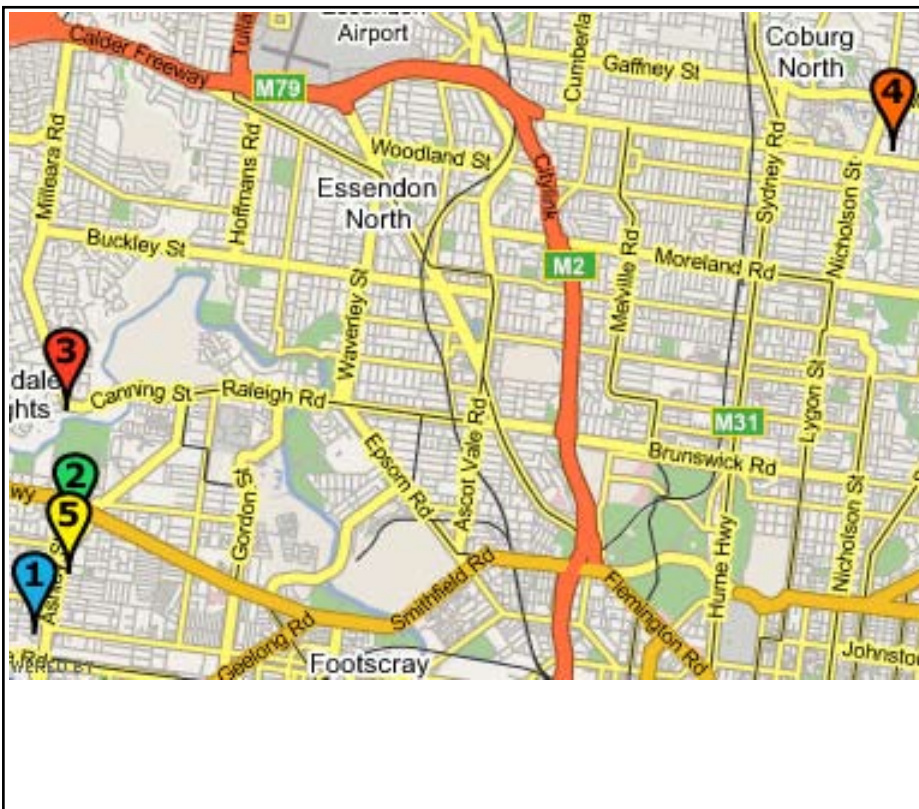

Melbourne - Britz Location

Britz

 Britz Melbourne Depot
Central West Business Park
Building 24, South Rd Braybrook, VIC, 3019

Opening Hours
Daily from 0800am to 1630pm
Phone: (+61) 3 8379 8866

Melbourne - Places of Interest

 1 Britz Melbourne Depot
Central West Business Park,
Building 24
South Rd, Braybrook, VIC,
3019

 2 Safeway - Braybrook
227 Ballarat Road Cnr Ashley
Street
Braybrook, VIC, 3019

 3 Coles - Avondale Heights
65 Military Road
Avondale Heights, VIC, 3034

 4 Melbourne Big 4 Holiday Park
265 Elizabeth Street
Coburg, VIC, 3058

 5 Ashley Gardens Big 4 Holiday
Village
129 Ashley Street
Braybrook, VIC, 3019