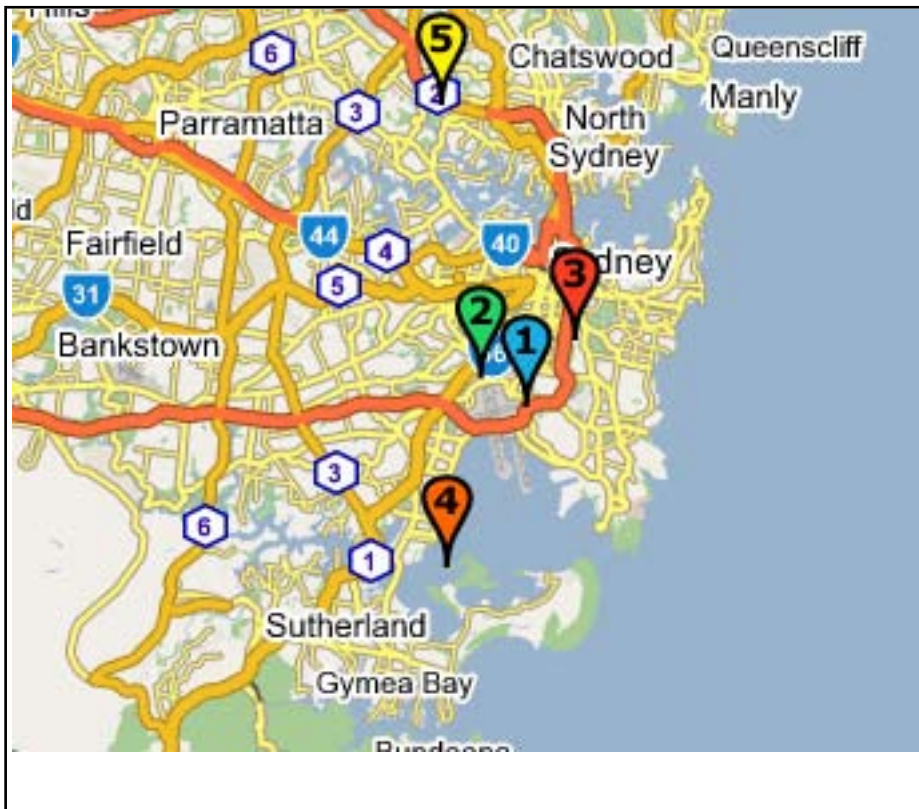

Sydney - Maui Location

# Maui

 Maui Sydney Depot  
653 Gardners Rd  
Mascot, NSW, 2020

Opening Hours  
Daily from 0800am to 1630pm  
Phone: (+61) 2 9667 0402

Sydney - Places of Interest

-  Maui Sydney Depot  
653 Gardners Rd  
Mascot, NSW, 2020
-  Woolworths - Marrickville Metro  
34 Victoria Road  
Marrickville, Sydney, NSW, 2204
-  Coles - Redfern  
Cleveland St & Baptist St  
Redfern, NSW, 2016
-  Grand Pines Tourist Park  
289 The Grand Parade  
Sans Souci, NSW, 2219
-  Lane Cove Caravan Park  
Plassey Road  
North Ryde, NSW, 2113