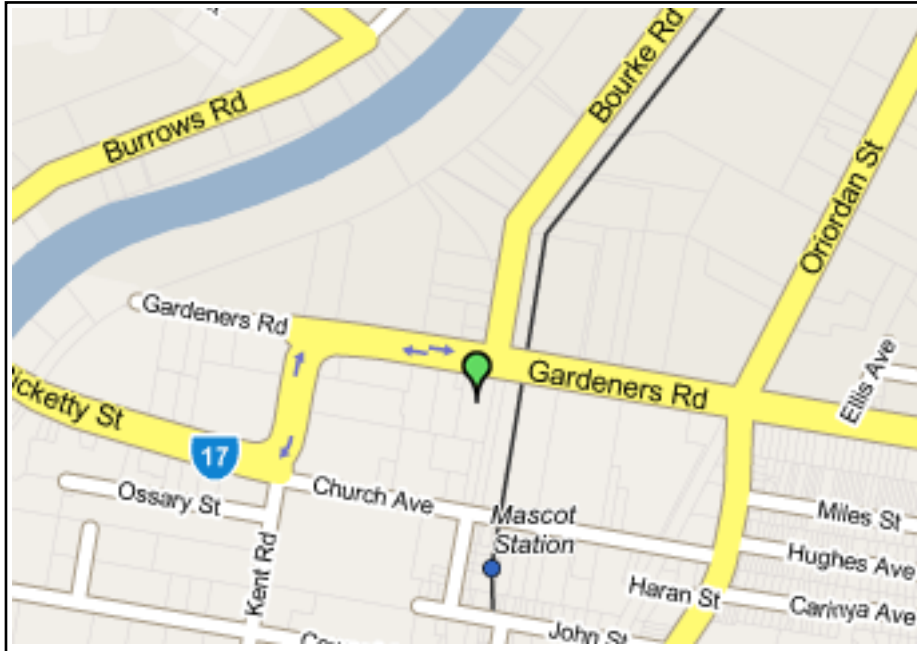

Sydney - Maui Location

# Maui

 Maui Sydney Depot  
653 Gardners Rd  
Mascot, NSW, 2020

Opening Hours  
Daily from 0800am to 1630pm  
Phone: (+61) 2 9667 0402

Sydney - Places of Interest

-  Maui Sydney Depot  
653 Gardners Rd  
Mascot, NSW, 2020
-  Woolworths - Marrickville Metro  
34 Victoria Road  
Marrickville, Sydney, NSW, 2204
-  Coles - Redfern  
Cleveland St & Baptist St  
Redfern, NSW, 2016
-  Grand Pines Tourist Park  
289 The Grand Parade  
Sans Souci, NSW, 2219
-  Lane Cove Caravan Park  
Plassey Road  
North Ryde, NSW, 2113