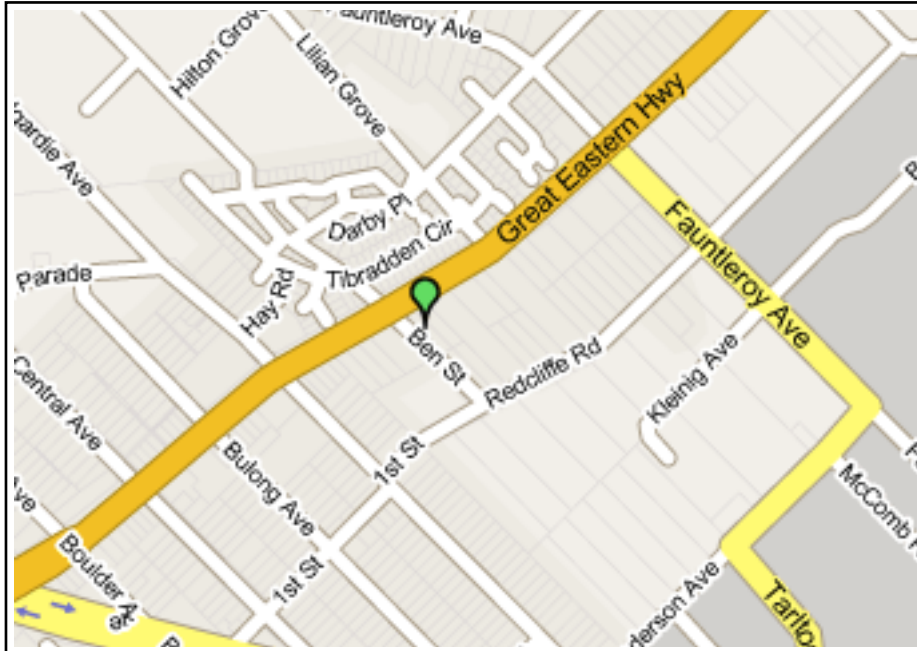

Perth - Maui Location

Maui

1 Maui Perth Depot
471 Great Western Hwy
Redcliffe, WA, 6104

Opening Hours
Daily from 0800am to 1630pm
Phone: (+61) 8 9478 3488

Perth - Places of Interest

- 1 Maui Perth Depot
471 Great Western Hwy
Redcliffe, WA, 6104
- 2 Woolworths - Bassendean
Cnr West & Guildford Rds
Bassendean, WA, 6054
- 3 Coles - Bassendean
West Road
Bassendean, WA, 6054
- 4 Perth International Tourist Park
186 Hale Road
Forrestfield, WA, 6058
- 5 Perth Holiday Park
91 Benara Road
Caversham, WA, 6055