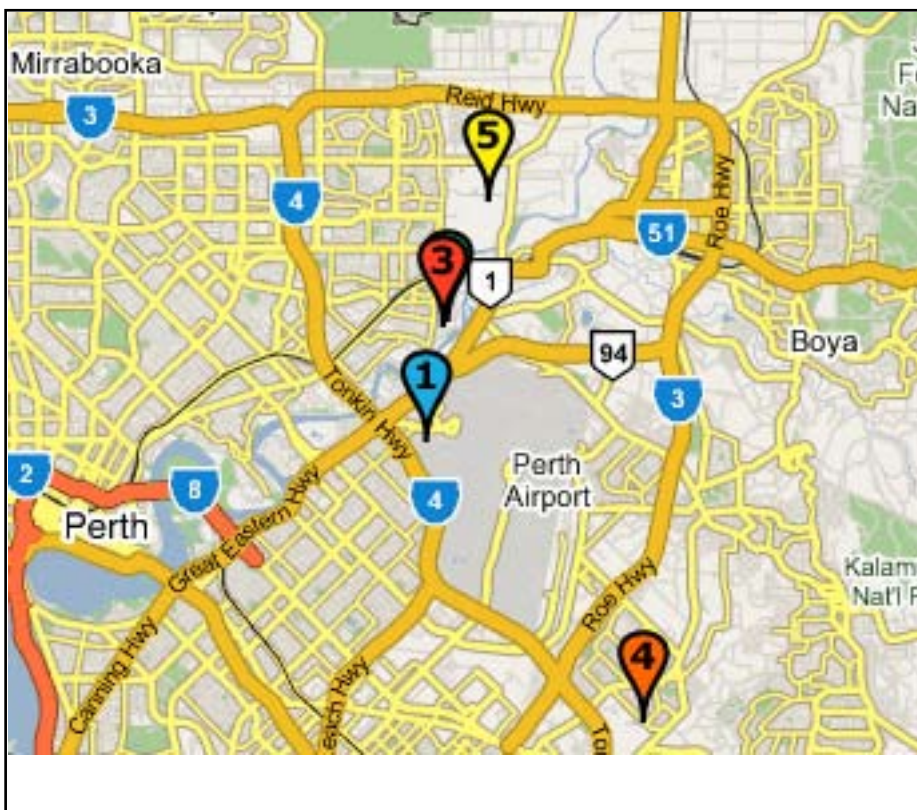

Perth - Maui Location

Maui

1 Maui Perth Depot
471 Great Western Hwy
Redcliffe, WA, 6104

Opening Hours
Daily from 0800am to 1630pm
Phone: (+61) 8 9478 3488

Perth - Places of Interest

- 1 Maui Perth Depot
471 Great Western Hwy
Redcliffe, WA, 6104
- 2 Woolworths - Bassendean
Cnr West & Guildford Rds
Bassendean, WA, 6054
- 3 Coles - Bassendean
West Road
Bassendean, WA, 6054
- 4 Perth International Tourist Park
186 Hale Road
Forrestfield, WA, 6058
- 5 Perth Holiday Park
91 Benara Road
Caversham, WA, 6055