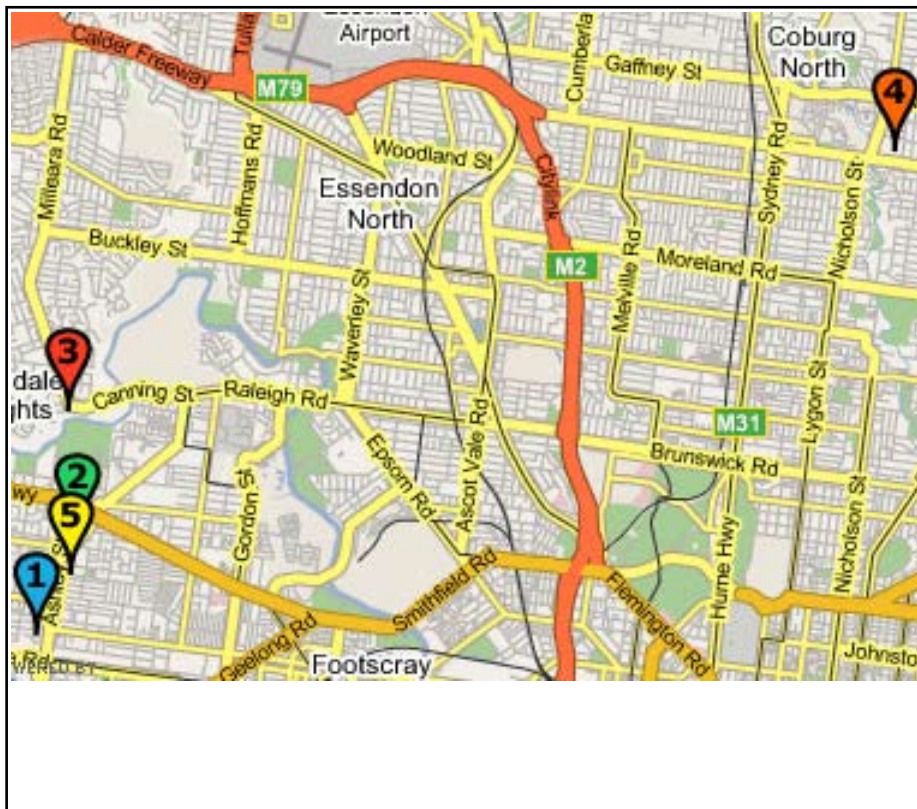

Melbourne - Maui Location

Maui

 Maui Melbourne Depot
Central West Business Park
Building 24, South Rd Bray-
brook, VIC, 3019

Opening Hours
Daily from 0800am to 1630pm
Phone: (+61) 3 8379 8866

Melbourne - Places of Interest

 Maui Melbourne Depot
Central West Business Park,
Building 24
South Rd, Braybrook, VIC,
3019

 Safeway - Braybrook
227 Ballarat Road Cnr Ashley
Street
Braybrook, VIC, 3019

 Coles - Avondale Heights
65 Military Road
Avondale Heights, VIC, 3034

 Melbourne Big 4 Holiday Park
265 Elizabeth Street
Coburg, VIC, 305

 Ashley Gardens Big 4 Holiday
Village
129 Ashley Street
Braybrook, VIC, 3019