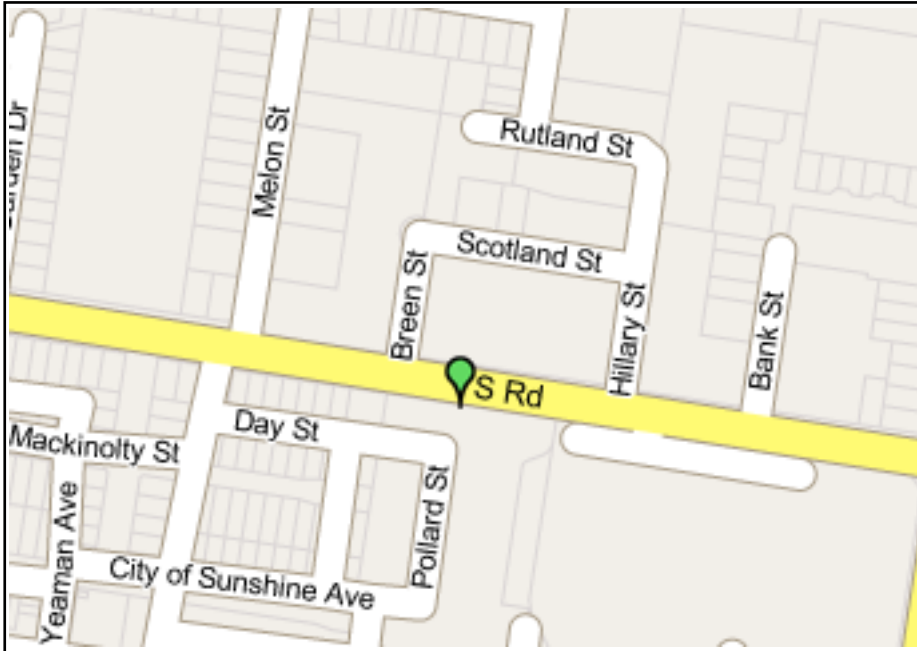

Melbourne - Maui Location

Maui

 Maui Melbourne Depot
Central West Business Park
Building 24, South Rd Bray-
brook, VIC, 3019

Opening Hours
Daily from 0800am to 1630pm
Phone: (+61) 3 8379 8866

Melbourne - Places of Interest

 Maui Melbourne Depot
Central West Business Park,
Building 24
South Rd, Braybrook, VIC,
3019

 Safeway - Braybrook
227 Ballarat Road Cnr Ashley
Street
Braybrook, VIC, 3019

 Coles - Avondale Heights
65 Military Road
Avondale Heights, VIC, 3034

 Melbourne Big 4 Holiday Park
265 Elizabeth Street
Coburg, VIC, 305

 Ashley Gardens Big 4 Holiday
Village
129 Ashley Street
Braybrook, VIC, 3019