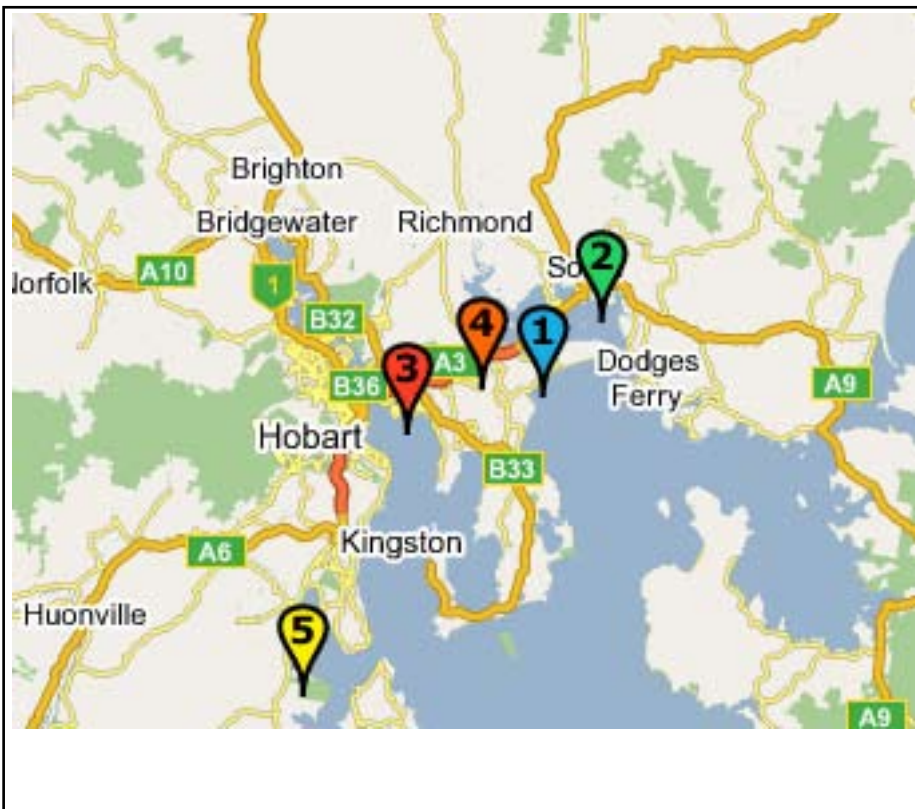

Hobart - Maui Location

Maui

 Maui Hobart Depot
1 Gatty Street, Hobart Airport
Cambridge, TAS, 7170

Opening Hours
Daily from 0800am to 1630pm
Phone: (+61) 3 6248 4169

Hobart - Places of Interest

 1 Maui Hobart Depot
1 Gatty Street, Hobart Airport
Cambridge, TAS, 7170

 2 Woolworths - Sorell
27 Cole Street
Sorell, TAS, 7172

 3 Coles - Rosny
1 Bligh St
Rosny, TAS, 7018

 4 Barilla Holiday Park
75 Richmond Road
Cambridge, TAS, 7170

 5 Snug Beach Cabin and Caravan
Park
35 Beach Road
Snug, TAS, 7054