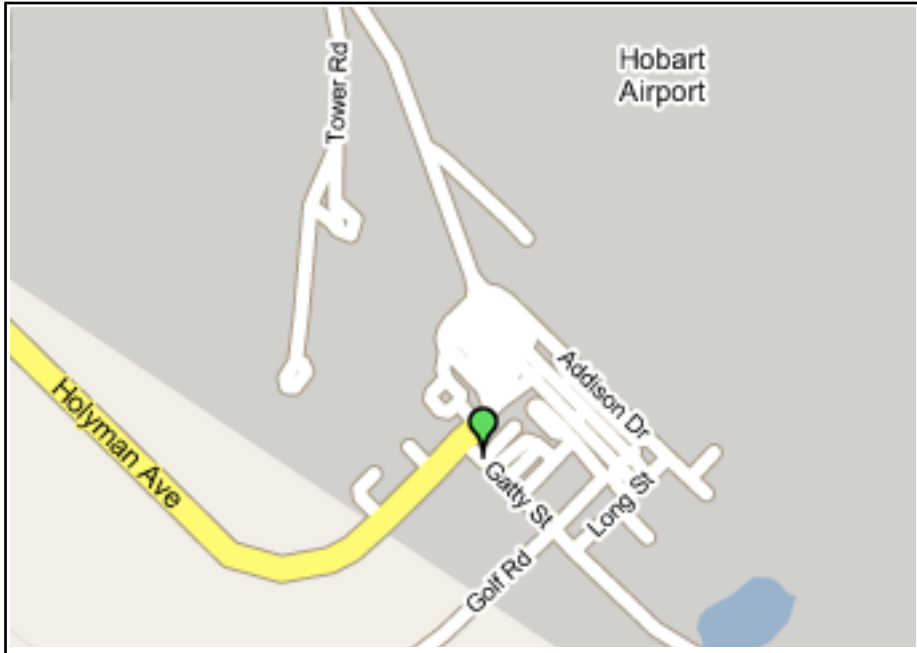

Hobart - Maui Location

Maui

 Maui Hobart Depot
1 Gatty Street, Hobart Airport
Cambridge, TAS, 7170

Opening Hours
Daily from 0800am to 1630pm
Phone: (+61) 3 6248 4169

Hobart - Places of Interest

 1 Maui Hobart Depot
1 Gatty Street, Hobart Airport
Cambridge, TAS, 7170

 2 Woolworths - Sorell
27 Cole Street
Sorell, TAS, 7172

 3 Coles - Rosny
1 Bligh St
Rosny, TAS, 7018

 4 Barilla Holiday Park
75 Richmond Road
Cambridge, TAS, 7170

 5 Snug Beach Cabin and Caravan
Park
35 Beach Road
Snug, TAS, 7054