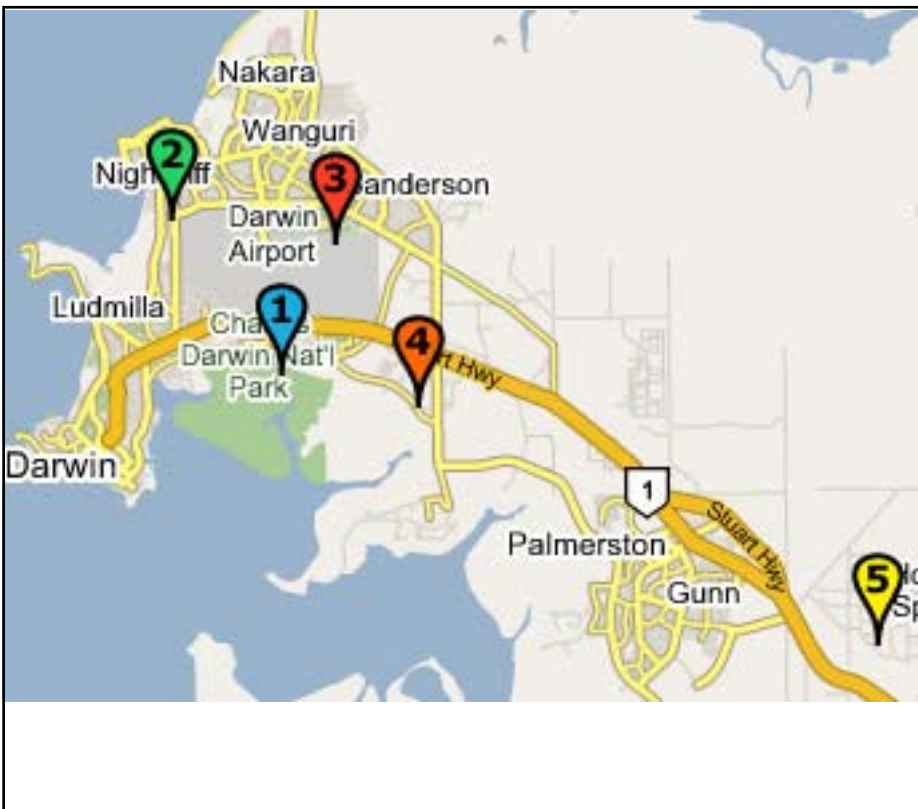

Darwin - Maui Location

Maui

 Maui Darwin Depot
17 Bombing Rd
Winnellie, NT, 0820

Opening Hours
Daily from 0800am to 1630pm
Phone: (+61) 8 8981 2081

Darwin - Places of Interest

-  Maui Darwin Depot
17 Bombing Rd
Winnellie, NT, 0820
-  Woolworths - Nightcliff
Dick Ward Drive
Nightcliff, NT, 0810
-  Coles - Marrara
Links Road & McMillans Road
Marrara, NT, 0812
-  Hidden Valley Tourist Park
25 Hidden Valley Road
Berrimah, NT, 0828
-  Howard Springs Caravan Park
170 Whitewood Road
Howard Springs, NT, 0835