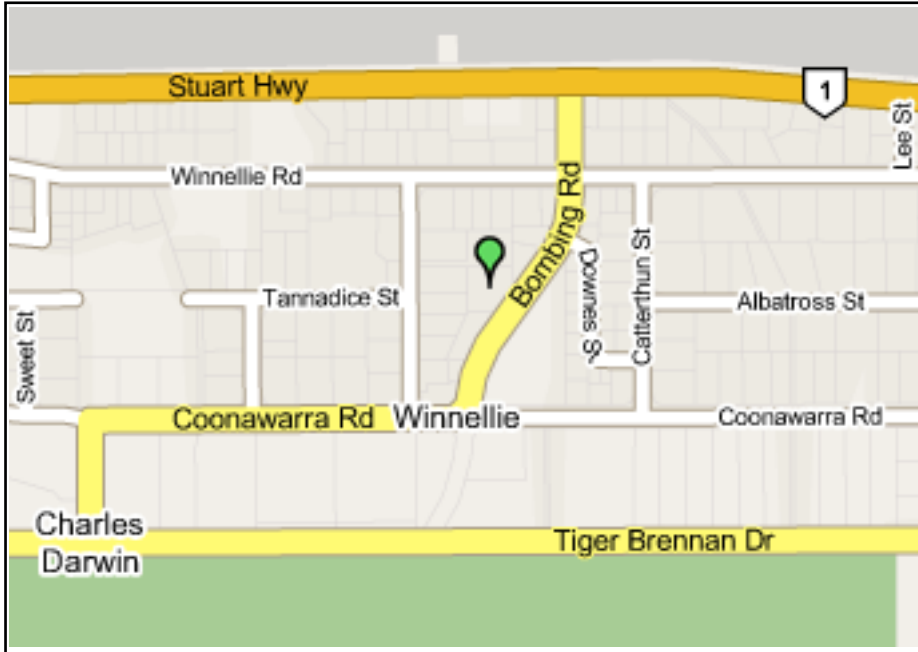

Darwin - Maui Location

Maui

 Maui Darwin Depot
17 Bombing Rd
Winnellie, NT, 0820

Opening Hours
Daily from 0800am to 1630pm
Phone: (+61) 8 8981 2081

Darwin - Places of Interest

-  Maui Darwin Depot
17 Bombing Rd
Winnellie, NT, 0820
-  Woolworths - Nightcliff
Dick Ward Drive
Nightcliff, NT, 0810
-  Coles - Marrara
Links Road & McMillans Road
Marrara, NT, 0812
-  Hidden Valley Tourist Park
25 Hidden Valley Road
Berrimah, NT, 0828
-  Howard Springs Caravan Park
170 Whitewood Road
Howard Springs, NT, 0835