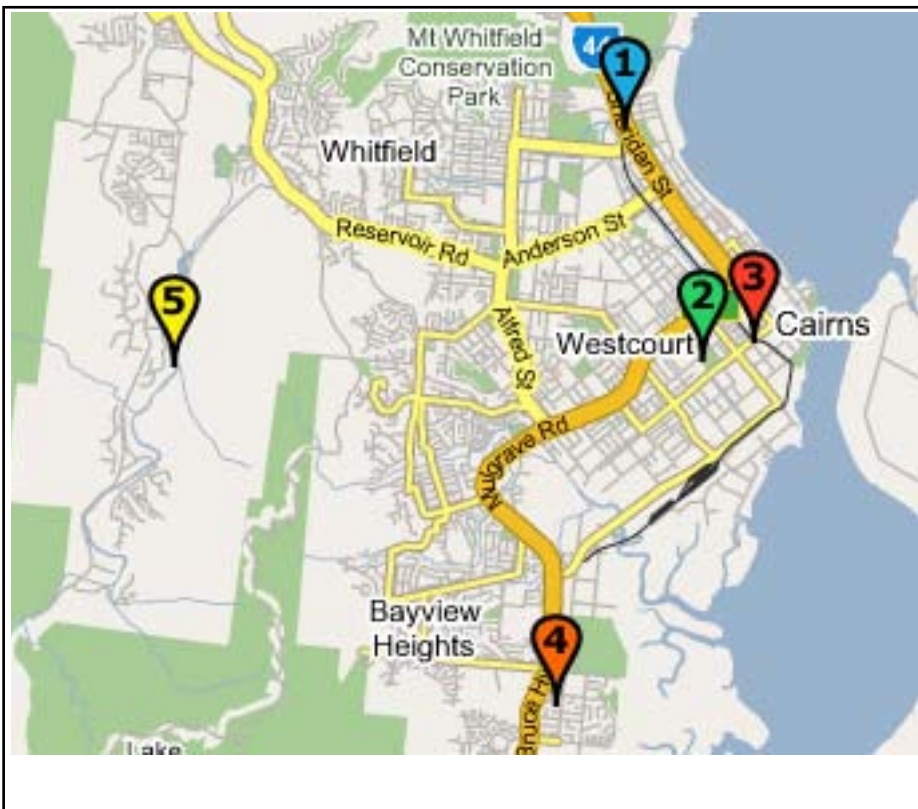

Cairns - Maui Location

Maui

 Maui Cairns Depot
411 Sheridan St
Cairns, QLD, 4870

Opening Hours
Daily from 0800am to 1630pm
Phone: (+61) 7 4032 2611

Cairns - Places of Interest

 1 Maui Cairns Depot
411 Sheridan St
Cairns, QLD, 4870

 2 Woolworths – Earlville (Stock-lands)
537 Mulgrave Road
Parramatta Park, QLD, 4870

 3 Coles - Cairns
McLeod St & Alpin St
Cairns, QLD, 4870

 4 Coconut Caravan Resort
Bruce Highway & Anderson Road
Cairns, QLD, 4868

 5 Cairns Crystal Cascades Holiday Park
Rocks Rd
Redlynch, QLD, 4870