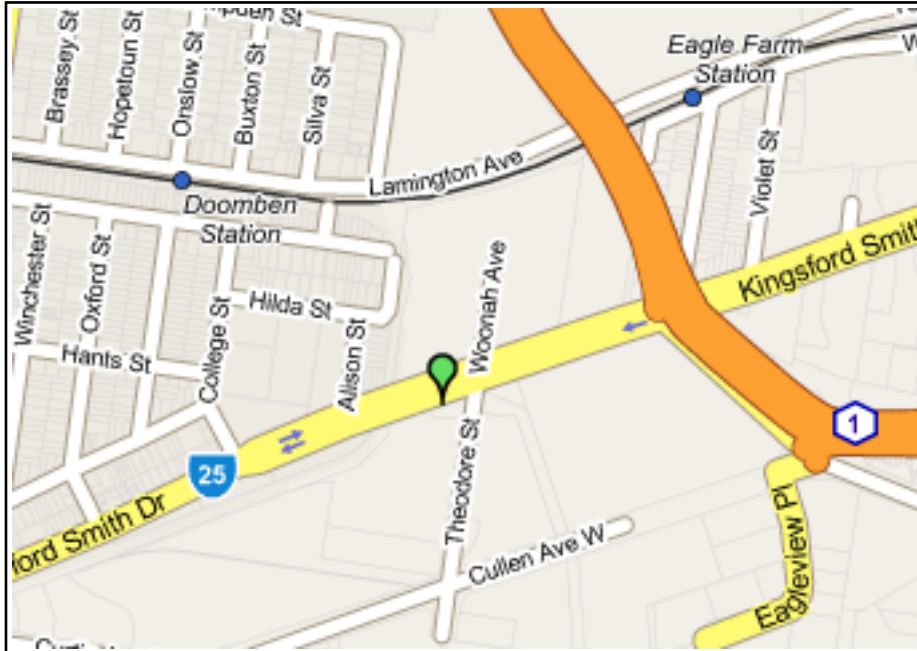

Brisbane - Maui Location

Maui

 Maui Brisbane Depot
647 Kingsford Smith Dr
Eagle Farm, QLD, 4009

Opening Hours
Daily from 0800am to 1630pm
Phone: (+61) 7 3630 1151

Brisbane - Places of Interest

-  Maui Brisbane Depot
647 Kingsford Smith Dr
Eagle Farm, QLD, 4009
-  Woolworths Metro - Ascot
Cnr Racecourse Road & Kent Street
Ascot, QLD, 4007
-  Coles - Ascot
Cnr Racecourse Rd & Dobson St
Ascot, QLD, 4007
-  Caravan Village Brisbane
763 Zillmere Road
Aspley, QLD, 4034
-  Aspley Acres Caravan Park
1420 Gympie Road
Aspley, QLD, 4034