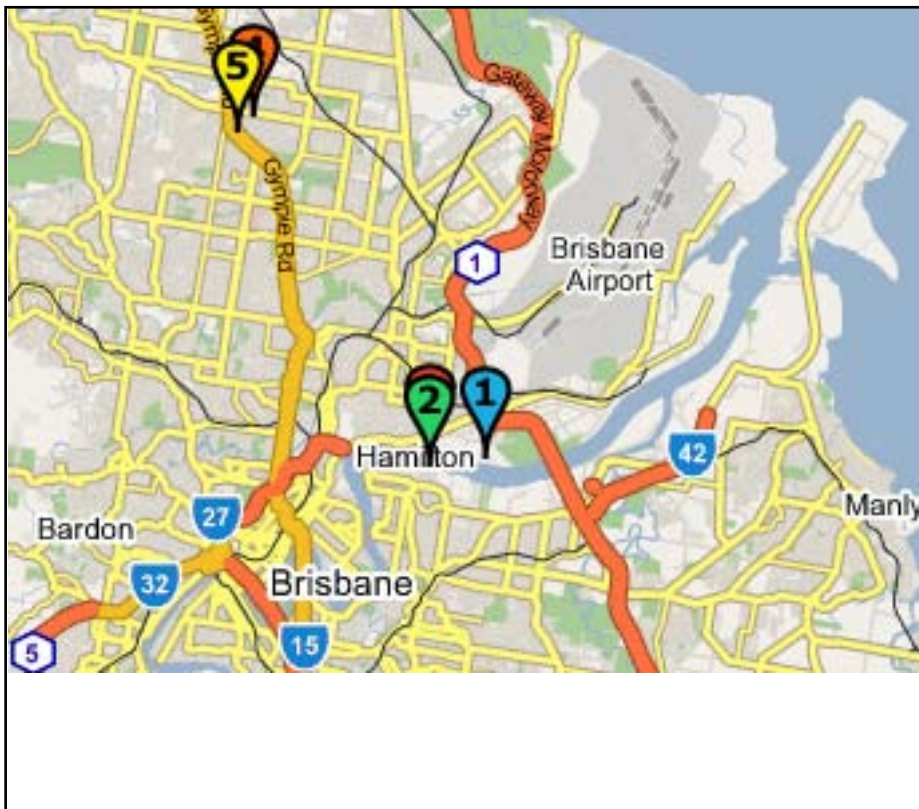

Brisbane - Maui Location

Maui

 Maui Brisbane Depot
647 Kingsford Smith Dr
Eagle Farm, QLD, 4009

Opening Hours
Daily from 0800am to 1630pm
Phone: (+61) 7 3630 1151

Brisbane - Places of Interest

-  Maui Brisbane Depot
647 Kingsford Smith Dr
Eagle Farm, QLD, 4009
-  Woolworths Metro - Ascot
Cnr Racecourse Road & Kent Street
Ascot, QLD, 4007
-  Coles - Ascot
Cnr Racecourse Rd & Dobson St
Ascot, QLD, 4007
-  Caravan Village Brisbane
763 Zillmere Road
Aspley, QLD, 4034
-  Aspley Acres Caravan Park
1420 Gympie Road
Aspley, QLD, 4034