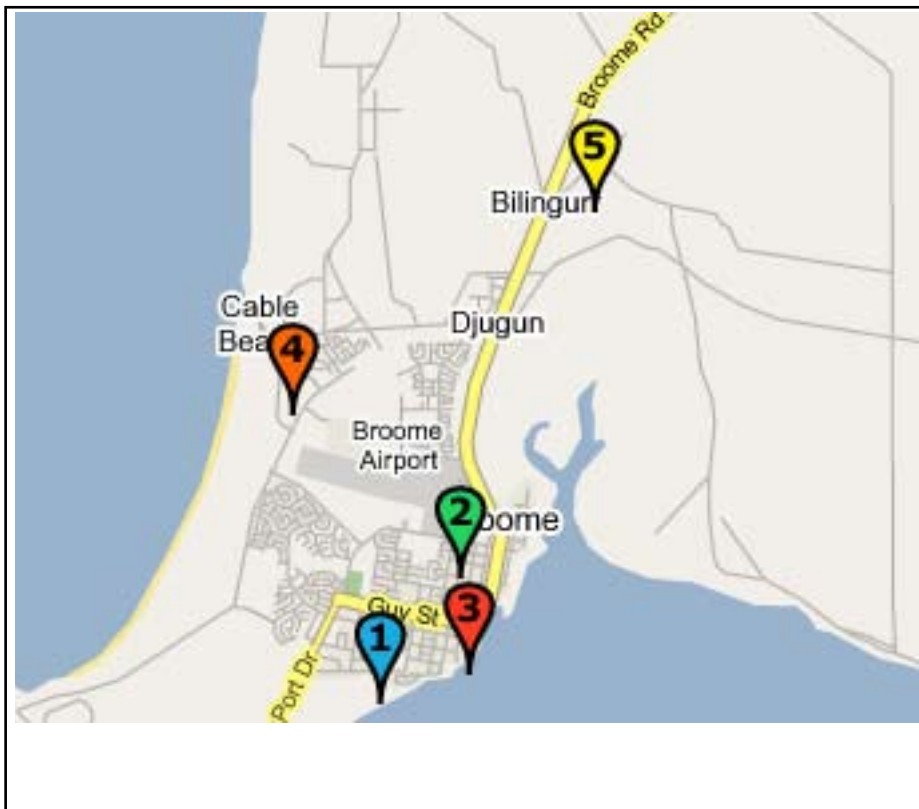

Broome - Maui Location

# Maui

 Maui Broome Depot  
10 Livingstone St  
Broome, WA, 6725

Opening Hours  
Daily from 0800am to 1630pm  
Phone: (+61) 8 9192 2647

Broome - Places of Interest

-  Maui Broome Depot  
10 Livingstone St  
Broome, WA, 6725
-  Woolworths - Broome  
Broome Boulevard Shopping Centre, Frederick Street,  
Broome, WA, 6725
-  Coles Central - Broome  
63 Robinson Street  
Broome, WA, 6725
-  Palm Grove Caravan Resort  
Cnr Murray & Cable Beach Roads  
Cable Beach, WA, 6726
-  Broome Caravan Park  
Wattle Drive (Off Broome Highway)  
Broome, WA, 6725