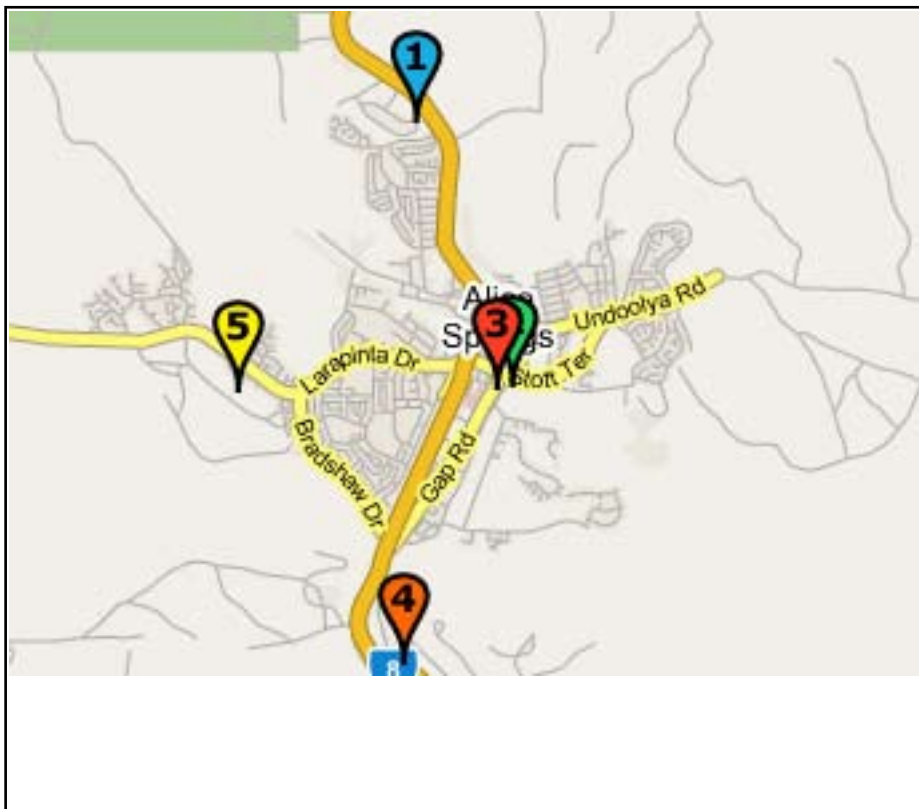

Alice Springs - Maui Location

Maui

 Maui Alice Springs
Cnr Stuart Hwy & Power St
Alice Springs, NT, 0870

Opening Hours
Daily from 0800am to 1630pm
Phone: (+61) 8 8952 8814

Alice Springs - Places of Interest

 1 Maui Alice Springs Depot
Cnr Stuart Hwy & Power St
Alice Springs, NT, 0870

 2 Woolworths - Alice Springs
40 Hartley Street
Alice Springs, NT, 0870

 3 Coles - Alice Springs
Bath St & Gregory Tce
Alice Springs, NT, 0870

 4 MacDonnell Range Holiday
Park
Palm Place
Alice Springs, NT, 0870

 5 Stuart Caravan Park
Larapinta Drive
Alice Springs, NT, 0870