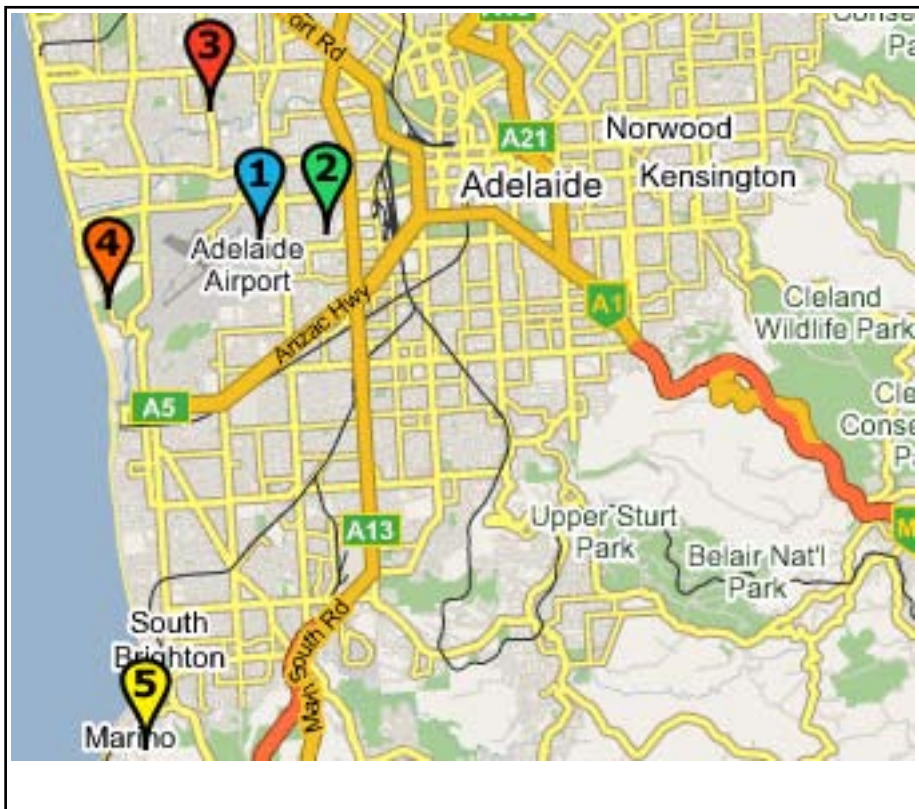

Adelaide - Maui Location

Maui

📍 Maui Adelaide Depot
376 Sir Donald Bradman Dr
Brooklyn Park, SA, 5032

Opening Hours
Daily from 0800am to 1630pm
Phone: (+61) 8 8234 4701

Adelaide - Places of Interest

- 1 Maui Adelaide Depot
376 Sir Donald Bradman Dr
Brooklyn Park, SA, 5032
- 2 Woolworths - Hilton
Cnr Burbridge Road & Bagot Avenue
Hilton, Adelaide, SA, 5033
- 3 Coles - Findon
303 Grange Road
Findon, SA, 5023
- 4 Adelaide Shores Caravan Resort
1 Military Road
West Beach, SA, 6450
- 5 Brighton Caravan Park & Holiday Village
Burnham Road
Kingston Park, SA, 5049