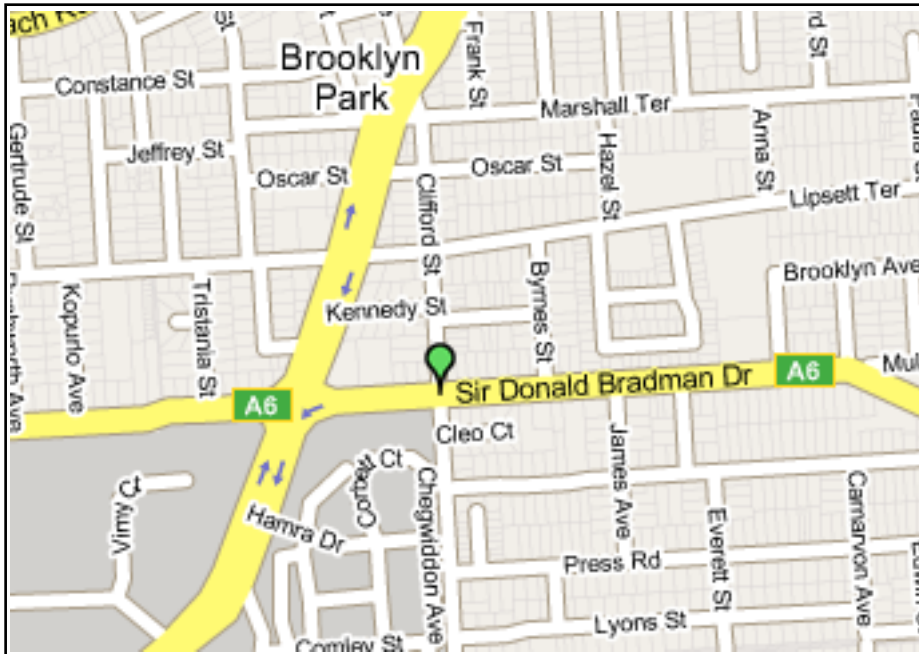

Adelaide - Maui Location

Maui

📍 Maui Adelaide Depot
376 Sir Donald Bradman Dr
Brooklyn Park, SA, 5032

Opening Hours
Daily from 0800am to 1630pm
Phone: (+61) 8 8234 4701

Adelaide - Places of Interest

- 1 Maui Adelaide Depot
376 Sir Donald Bradman Dr
Brooklyn Park, SA, 5032
- 2 Woolworths - Hilton
Cnr Burbridge Road & Bagot Avenue
Hilton, Adelaide, SA, 5033
- 3 Coles - Findon
303 Grange Road
Findon, SA, 5023
- 4 Adelaide Shores Caravan Resort
1 Military Road
West Beach, SA, 6450
- 5 Brighton Caravan Park & Holiday Village
Burnham Road
Kingston Park, SA, 5049