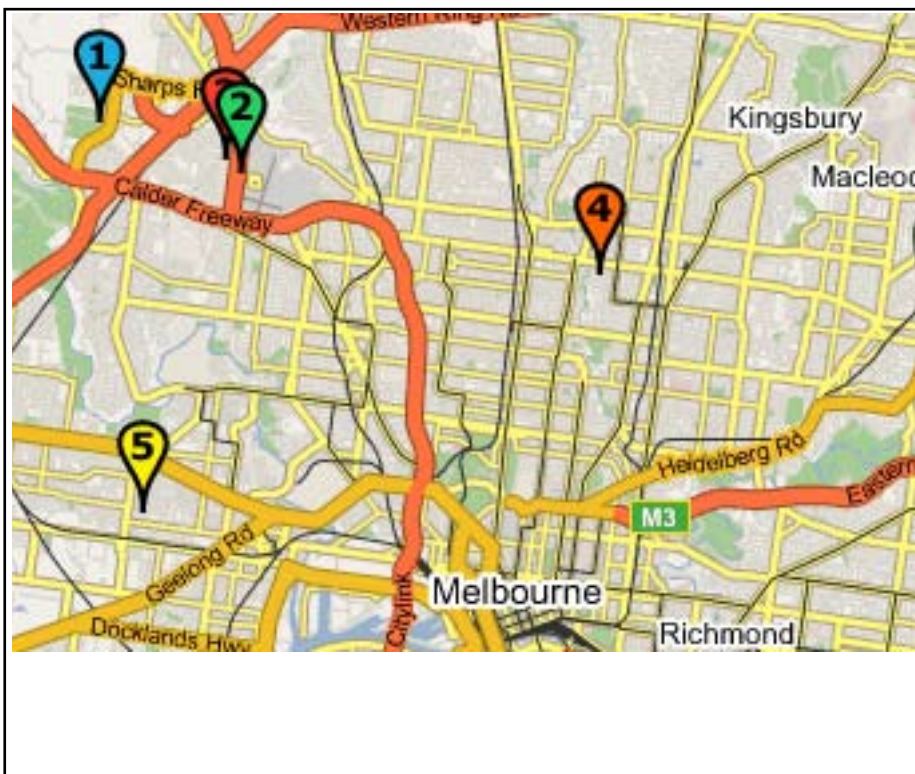

Melbourne - Hippy Location

Hippy

 Hippy Melbourne Depot
11 Mareno Rd
Tullamarine, VIC, 3043

Opening Hours
Daily from 0800am to 1630pm
Phone: (+61) 3 9310 4913

Melbourne - Places of Interest

 1 Hippy Melbourne Depot
11 Mareno Rd
Tullamarine, VIC, 3043

 2 Safeway - Airport West
25-39 Louis Street
Airport West, VIC, 3042

 3 Coles - Airport West
Louis St & Dromana Ave
Airport West, VIC, 3042

 4 Melbourne Big 4 Holiday Park
265 Elizabeth Street
Coburg, VIC, 3058

 5 Ashley Gardens Big 4 Holiday Village
129 Ashley Street
Braybrook, VIC, 3019