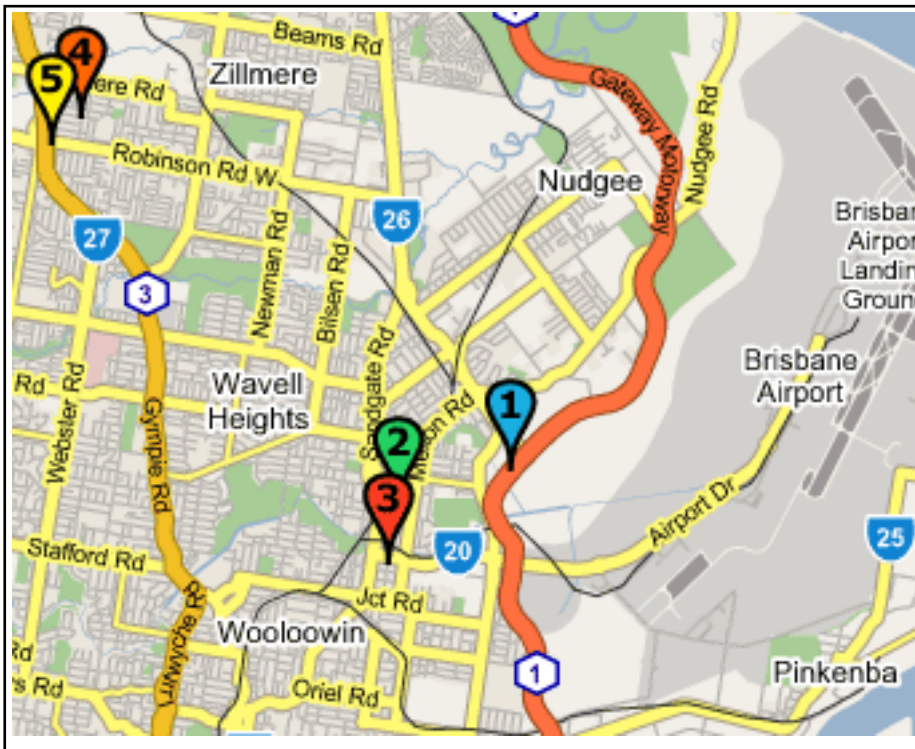

Brisbane - Hippie Location

Hippie

 Hippie Brisbane Depot
698 Nudgee Road
Northgate, QLD, 4013

Opening Hours
Daily from 0800am to 1630pm
Phone: (+61) 7 3265 9240

Brisbane - Places of Interest

 1 Hippie Brisbane Depot
698 Nudgee Road
Northgate, QLD, 4013

 2 Food For Less - Nundah
Station Street
Nundah, QLD, 4012

 3 Coles - Toombul
1015 Sandgate Road
Toombul, QLD 4012

 4 Caravan Village Brisbane
763 Zillmere Road
Aspley, QLD, 4034

 5 Aspley Acres Caravan Park
1420 Gympie Road
Aspley, QLD, 4034