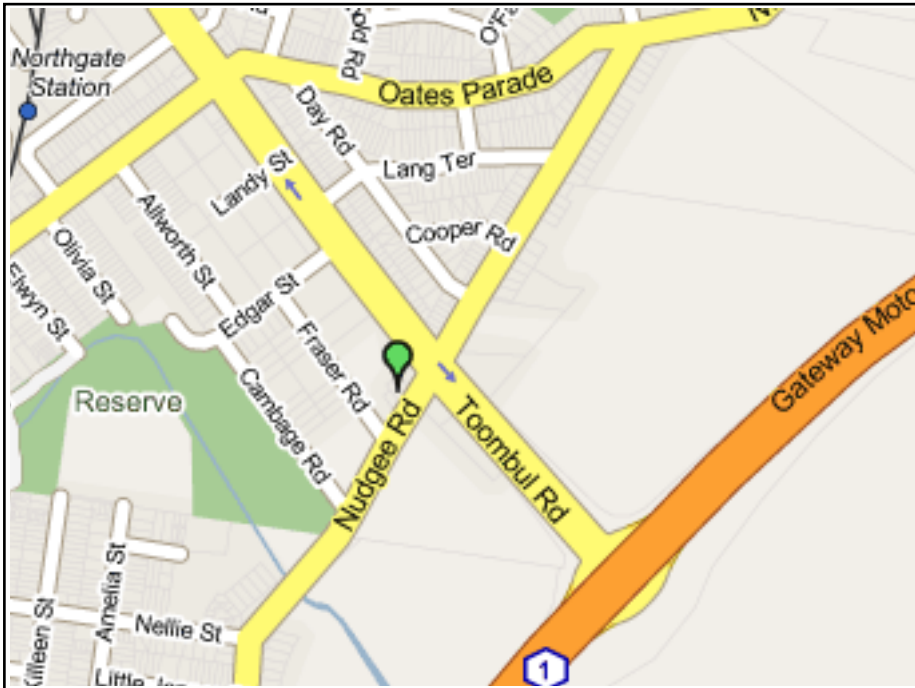

Brisbane - Hippie Location

Hippie

 Hippie Brisbane Depot
698 Nudgee Road
Northgate, QLD, 4013

Opening Hours
Daily from 0800am to 1630pm
Phone: (+61) 7 3265 9240

Brisbane - Places of Interest

 1 Hippie Brisbane Depot
698 Nudgee Road
Northgate, QLD, 4013

 2 Food For Less - Nundah
Station Street
Nundah, QLD, 4012

 3 Coles - Toombul
1015 Sandgate Road
Toombul, QLD 4012

 4 Caravan Village Brisbane
763 Zillmere Road
Aspley, QLD, 4034

 5 Aspley Acres Caravan Park
1420 Gympie Road
Aspley, QLD, 4034