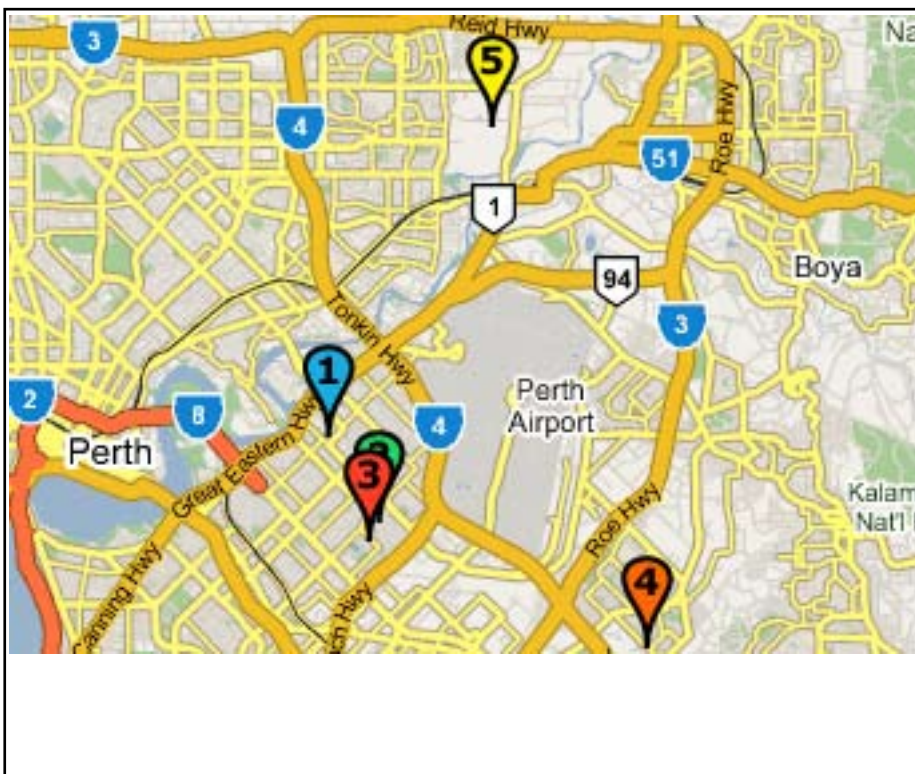

Perth - Cheapa Location

# Cheapa

 Cheapa Perth Depot  
266 Great Eastern Highway  
Belmont, WA 6104

Opening Hours  
Daily from 0800am to 1630pm  
Phone: (+61) 8 9451 5101

Perth - Places of Interest

 1 Cheapa Perth Depot  
266 Great Eastern Highway  
Belmont, WA 6104

 2 Woolworths - Belmont  
Belmont Forum, Cnr Wright &  
Abernathy Roads  
Cloverdale, WA, 6105

 3 Coles - Cloverdale  
Belmont Ave  
Cloverdale, WA, 6105

 4 Perth International Tourist Park  
186 Hale Road  
Forrestfield, WA, 6058

 5 Perth Holiday Park  
91 Benara Road  
Caversham, WA, 6055