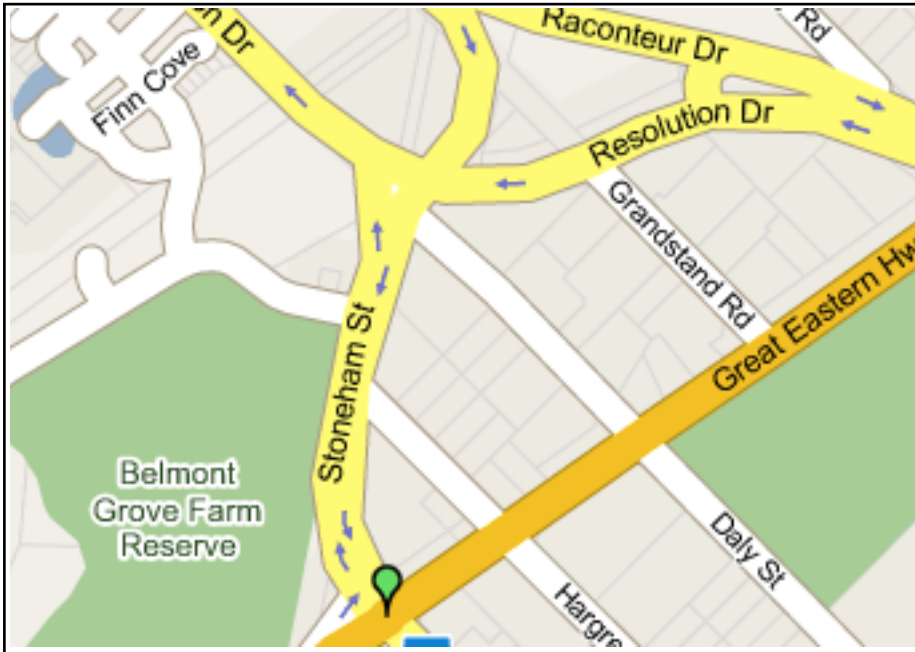

Perth - Cheapa Location

# Cheapa

 Cheapa Perth Depot  
266 Great Eastern Highway  
Belmont, WA 6104

Opening Hours  
Daily from 0800am to 1630pm  
Phone: (+61) 8 9451 5101

Perth - Places of Interest

 1 Cheapa Perth Depot  
266 Great Eastern Highway  
Belmont, WA 6104

 2 Woolworths - Belmont  
Belmont Forum, Cnr Wright &  
Abernathy Roads  
Cloverdale, WA, 6105

 3 Coles - Cloverdale  
Belmont Ave  
Cloverdale, WA, 6105

 4 Perth International Tourist Park  
186 Hale Road  
Forrestfield, WA, 6058