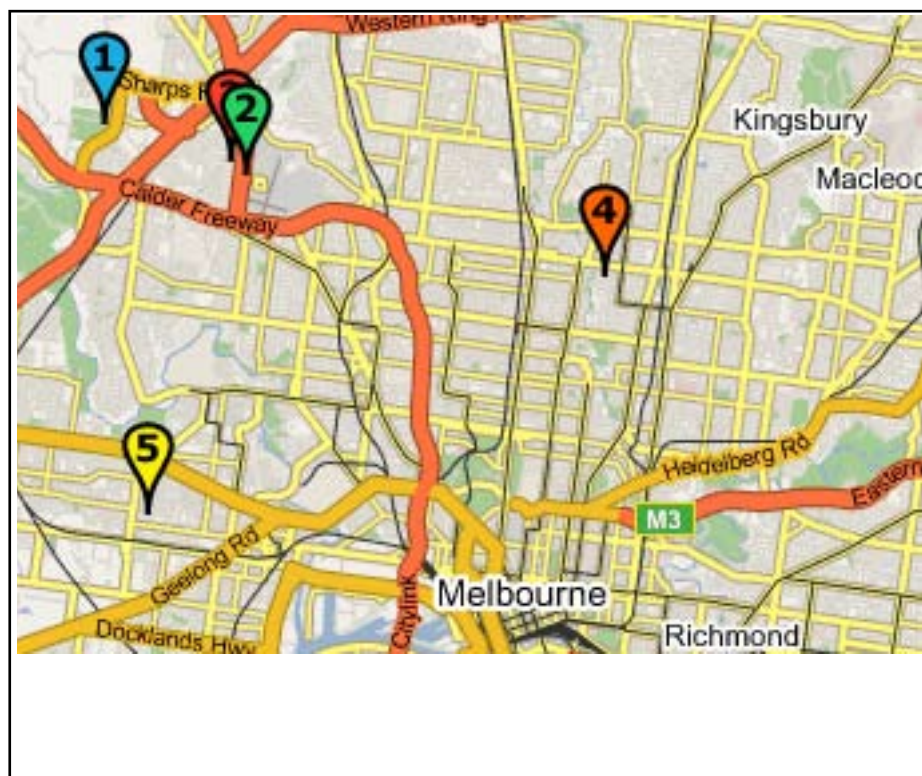

Melbourne - Cheapa Location

Cheapa

 Cheapa Melbourne Depot
11 Mareno Rd
Tullamarine, VIC, 3043

Opening Hours
Daily from 0800am to 1630pm
Phone: (+61) 3 9310 4913

Melbourne - Places of Interest

 1 Cheapa Melbourne Depot
11 Mareno Rd
Tullamarine, VIC, 3043

 2 Safeway - Airport West
25-39 Louis Street
Airport West, VIC, 3042

 3 Coles - Airport West
Louis St & Dromana Ave
Airport West, VIC, 3042

 4 Melbourne Big 4 Holiday Park
265 Elizabeth Street
Coburg, VIC, 3058

 5 Ashley Gardens Big 4 Holiday Village
129 Ashley Street
Braybrook, VIC, 3019