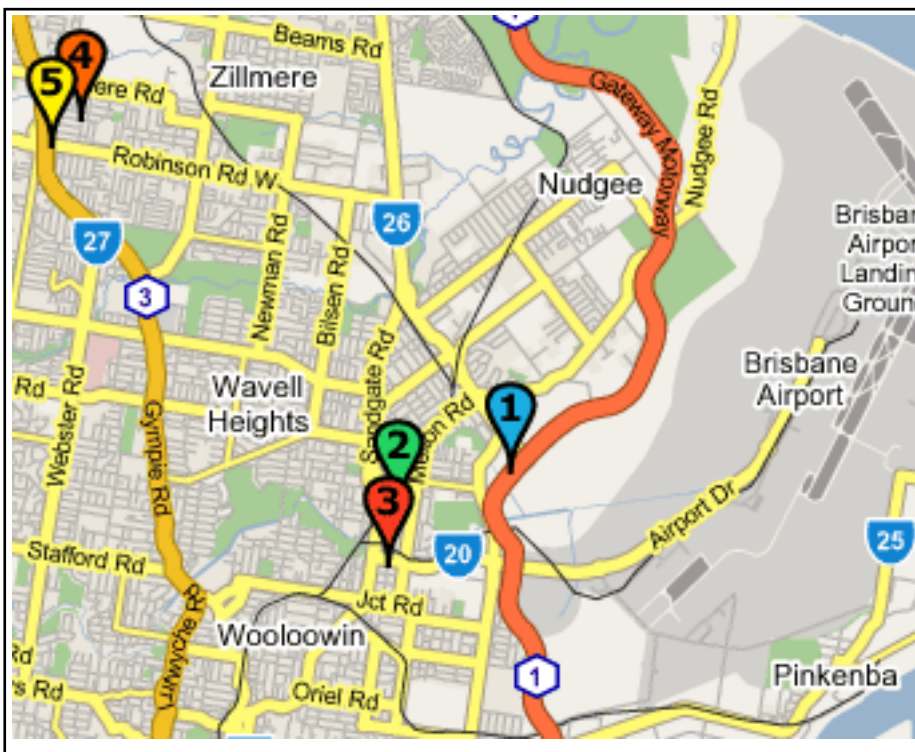

Brisbane - Cheapa Location

Cheapa

 Cheapa Brisbane Depot
698 Nudgee Road
Northgate, QLD, 4013

Opening Hours
Daily from 0800am to 1630pm
Phone: (+61) 7 3265 9240

Brisbane - Places of Interest

 1 Cheapa Brisbane Depot
698 Nudgee Road
Northgate, QLD, 4013

 2 Food For Less - Nundah
Station Street
Nundah, QLD, 4012

 3 Coles - Toombul
1015 Sandgate Road
Toombul, QLD 4012

 4 Caravan Village Brisbane
763 Zillmere Road
Aspley, QLD, 4034

 5 Aspley Acres Caravan Park
1420 Gympie Road
Aspley, QLD, 4034