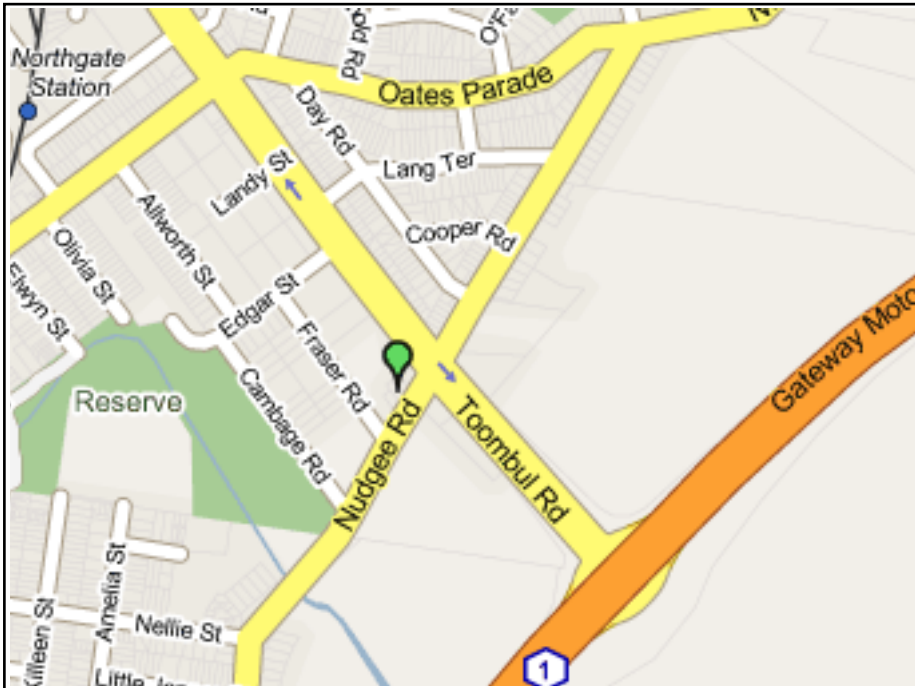

Brisbane - Cheapa Location

Cheapa

 Cheapa Brisbane Depot
698 Nudgee Road
Northgate, QLD, 4013

Opening Hours
Daily from 0800am to 1630pm
Phone: (+61) 7 3265 9240

Brisbane - Places of Interest

 1 Cheapa Brisbane Depot
698 Nudgee Road
Northgate, QLD, 4013

 2 Food For Less - Nundah
Station Street
Nundah, QLD, 4012

 3 Coles - Toombul
1015 Sandgate Road
Toombul, QLD 4012

 4 Caravan Village Brisbane
763 Zillmere Road
Aspley, QLD, 4034

 5 Aspley Acres Caravan Park
1420 Gympie Road
Aspley, QLD, 4034