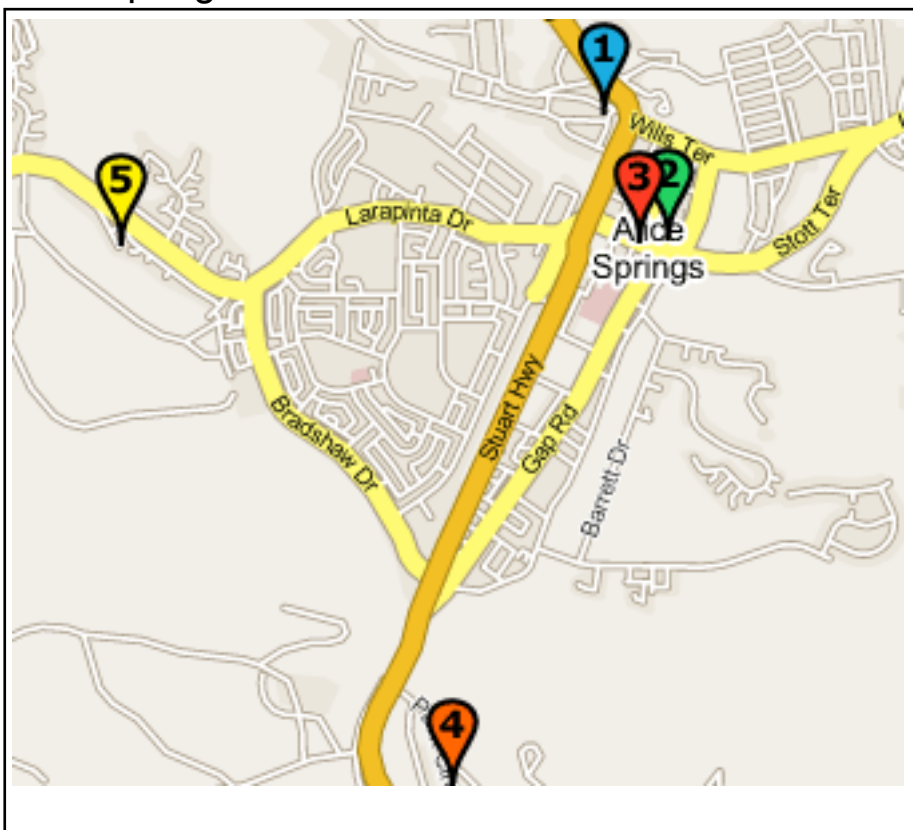

Alice Springs - Cheapa Location

Cheapa

 Cheapa Alice Springs Depot
40 Stuart Highway
Alice Springs, NT, 0871

Opening Hours
Daily from 0800am to 1630pm
Phone: (+61) 8 8955 5305

Alice Springs - Places of Interest

 1 Cheapa Alice Springs Depot
40 Stuart Highway (Corner
Smith Street)
Alice Springs, NT, 0871

 2 Woolworths - Alice Springs
40 Hartley Street
Alice Springs, NT, 0870

 3 Coles - Alice Springs
Bath St & Gregory Tce
Alice Springs, NT, 0870

 4 MacDonnell Range Holiday
Park
Palm Place
Alice Springs, NT, 0870

 5 Stuart Caravan Park
Larapinta Drive
Alice Springs, NT, 0870