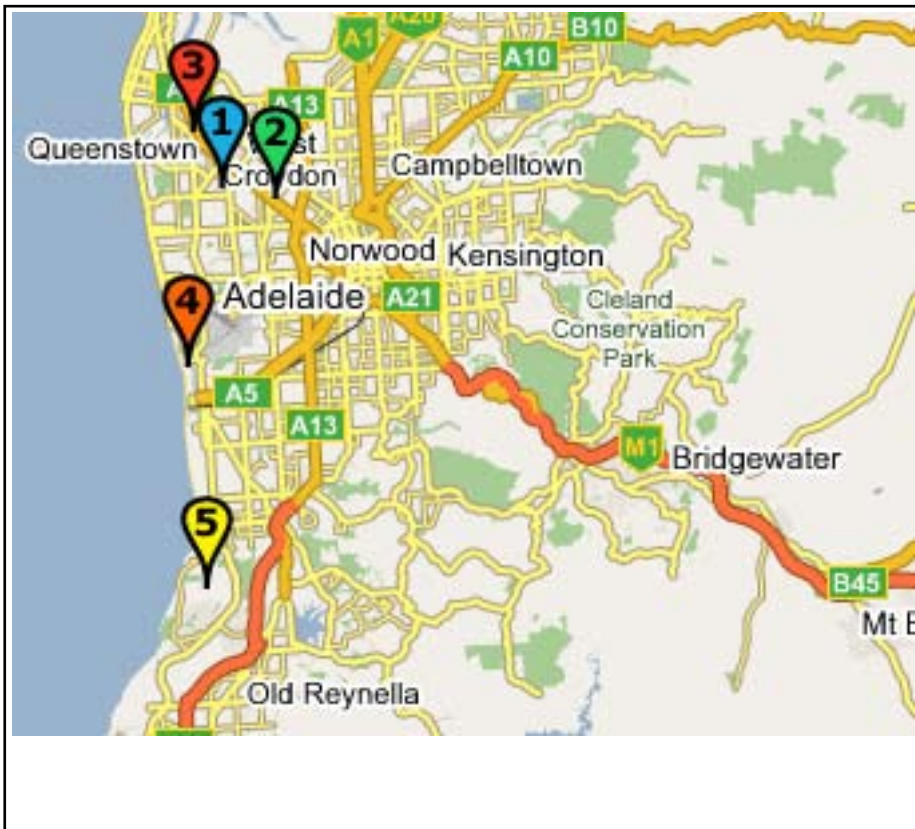

Adelaide - Cheapa Location

Cheapa

 Cheapa Adelaide Depot
969 Port Road
Cheltenham, SA, 5014

Opening Hours
Daily from 0800am to 1630pm
Phone: (+61) 8 8268 4079

Adelaide - Places of Interest

 1 Cheapa Adelaide Depot
969 Port Road
Cheltenham, SA, 5014

 3 Coles - Port Adelaide
220 Commercial Road
Port Adelaide, SA, 5015

 5 Brighton Caravan Park
& Holiday Village
Burnham Road
Kingston Park, SA, 5049

 2 Woolworths - Kilkenny
470 Torrens Road
Kilkenny, SA, 5009

 4 Adelaide Shores Caravan
Resort
1 Military Road
West Beach, SA, 6450