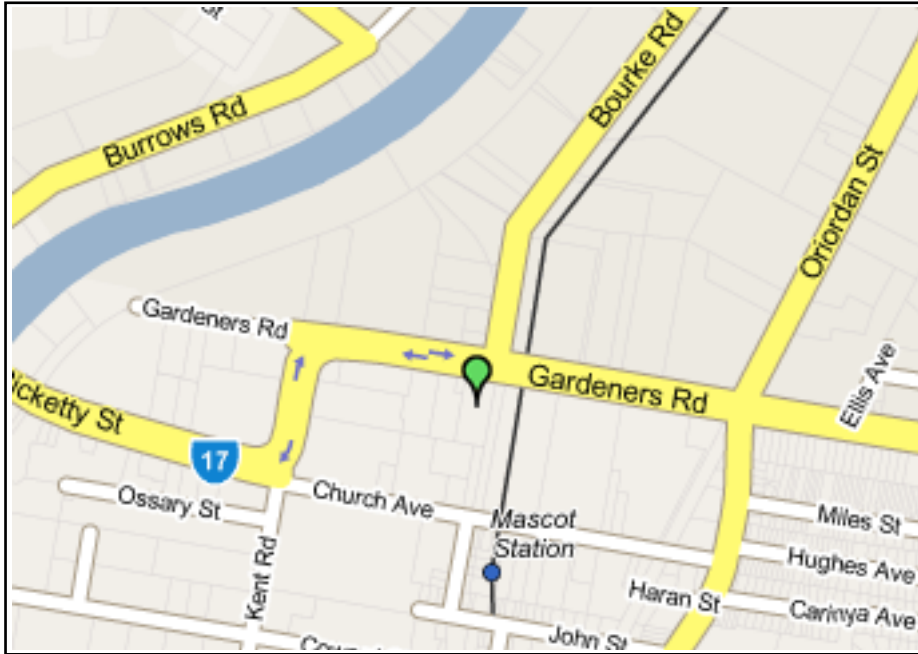

Sydney - Britz Location

Britz

 Britz Sydney Depot
653 Gardners Rd
Mascot, NSW, 2020

Opening Hours
Daily from 0800am to 1630pm
Phone: (+61) 2 9667 0402

Sydney - Places of Interest

 1 Britz Sydney Depot
653 Gardners Rd
Mascot, NSW, 2020

 2 Woolworths - Marrickville Metro
34 Victoria Road
Marrickville, Sydney, NSW,
2204

 3 Coles - Redfern
Cleveland St & Baptist St
Redfern, NSW, 2016

 4 Grand Pines Tourist Park
289 The Grand Parade
Sans Souci, NSW, 2219

 5 Lane Cove Caravan Park
Plassey Road
North Ryde, NSW, 2113