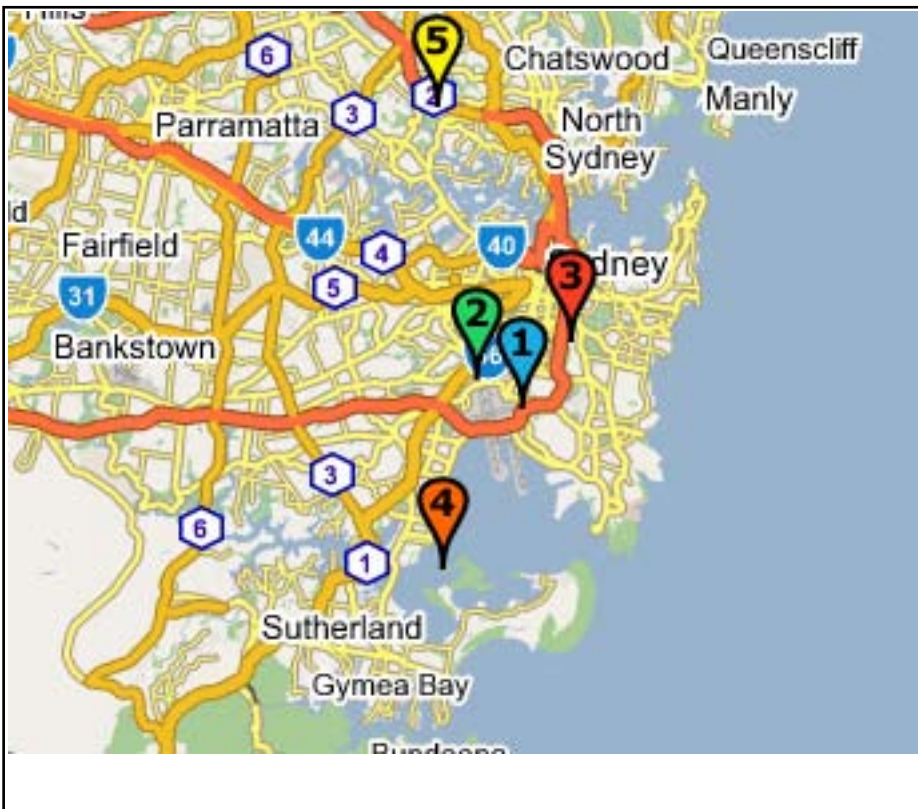

Sydney - Britz Location

Britz

 Britz Sydney Depot
653 Gardners Rd
Mascot, NSW, 2020

Opening Hours
Daily from 0800am to 1630pm
Phone: (+61) 2 9667 0402

Sydney - Places of Interest

 1 Britz Sydney Depot
653 Gardners Rd
Mascot, NSW, 2020

 2 Woolworths - Marrickville Metro
34 Victoria Road
Marrickville, Sydney, NSW,
2204

 3 Coles - Redfern
Cleveland St & Baptist St
Redfern, NSW, 2016

 4 Grand Pines Tourist Park
289 The Grand Parade
Sans Souci, NSW, 2219

 5 Lane Cove Caravan Park
Plassey Road
North Ryde, NSW, 2113