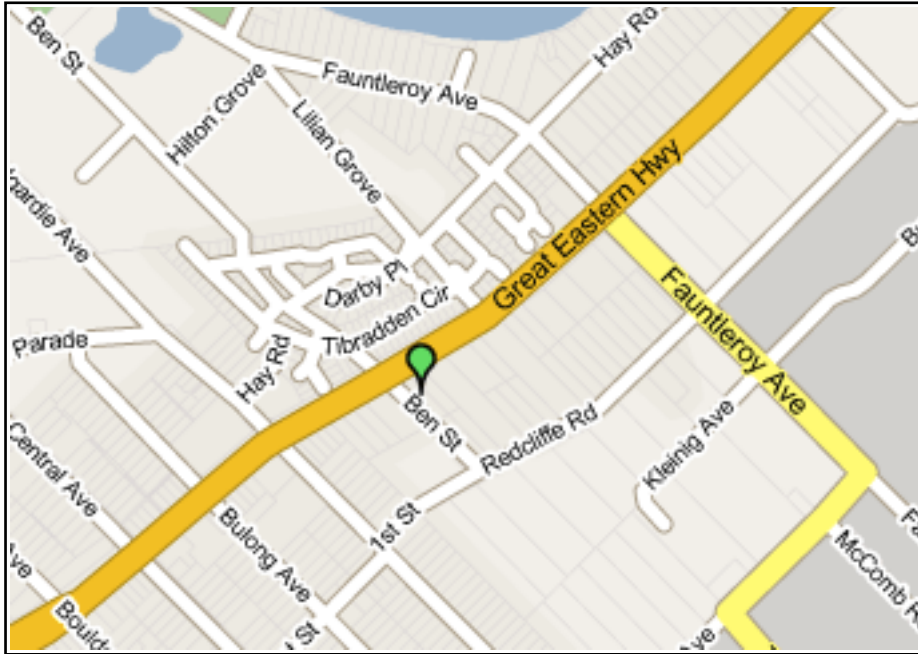

Perth - Britz Location

Britz

 Britz Perth Depot  
471 Great Western Hwy  
Redcliffe, WA, 6104

Opening Hours  
Daily from 0800am to 1630pm  
Phone: (+61) 8 9478 3488

Perth - Places of Interest

-  1 Britz Perth Depot  
471 Great Western Hwy  
Redcliffe, WA, 6104
-  2 Woolworths - Bassendean  
Cnr West & Guildford Rds  
Bassendean, WA, 6054
-  3 Coles - Bassendean  
West Road  
Bassendean, WA, 6054
-  4 Perth International Tourist Park  
186 Hale Road  
Forrestfield, WA, 6058
-  5 Perth Holiday Park  
91 Benara Road  
Caversham, WA, 6055