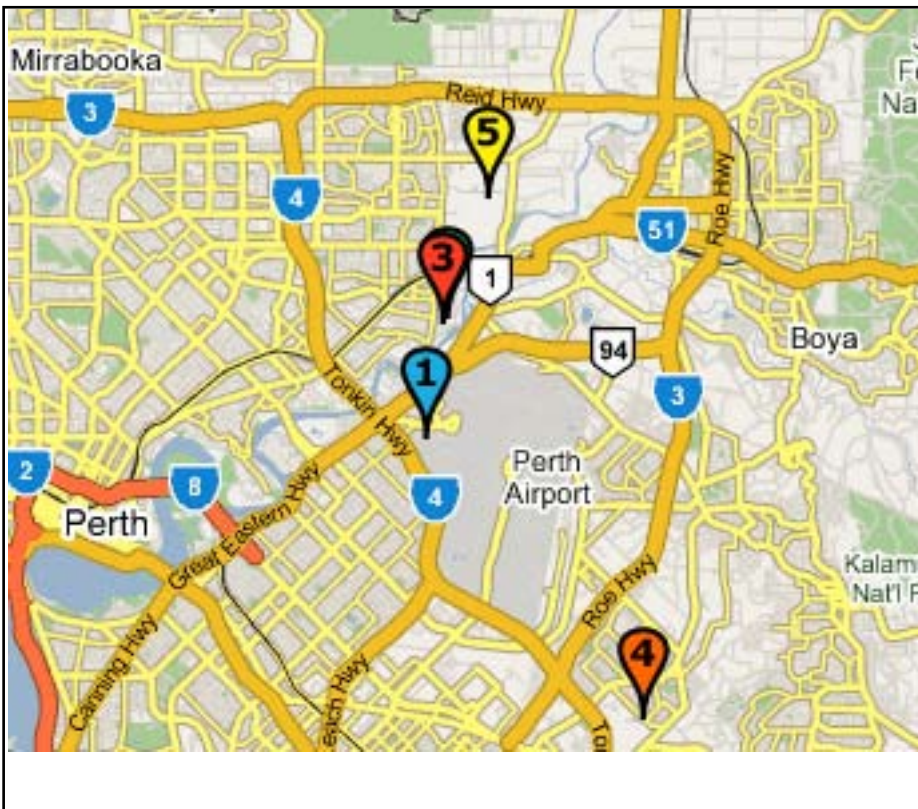

Perth - Britz Location

Britz

 Britz Perth Depot  
471 Great Western Hwy  
Redcliffe, WA, 6104

Opening Hours  
Daily from 0800am to 1630pm  
Phone: (+61) 8 9478 3488

Perth - Places of Interest

-  1 Britz Perth Depot  
471 Great Western Hwy  
Redcliffe, WA, 6104
-  2 Woolworths - Bassendean  
Cnr West & Guildford Rds  
Bassendean, WA, 6054
-  3 Coles - Bassendean  
West Road  
Bassendean, WA, 6054
-  4 Perth International Tourist Park  
186 Hale Road  
Forrestfield, WA, 6058
-  5 Perth Holiday Park  
91 Benara Road  
Caversham, WA, 6055