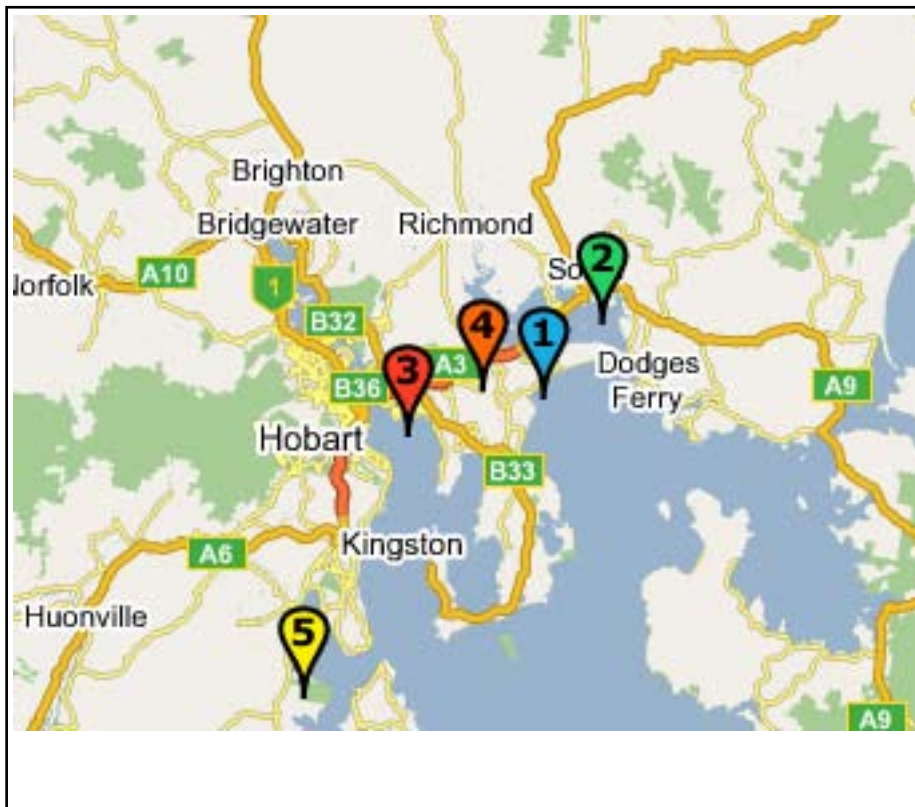

Hobart - Britz Location

Britz

 Britz Hobart Depot
1 Gatty Street, Hobart Airport
Cambridge, TAS, 7170

Opening Hours
Daily from 0800am to 1630pm
Phone: (+61) 3 6248 4168

Hobart - Places of Interest

 1 Britz Hobart Depot
1 Gatty Street, Hobart Airport
Cambridge, TAS, 7170

 2 Woolworths - Sorell
27 Cole Street
Sorell, TAS, 7172

 3 Coles - Rosny
1 Bligh St
Rosny, TAS, 7018

 4 Barilla Holiday Park
75 Richmond Road
Cambridge, TAS, 7170

 5 Snug Beach Cabin and Caravan
Park
35 Beach Road
Snug, TAS, 7054