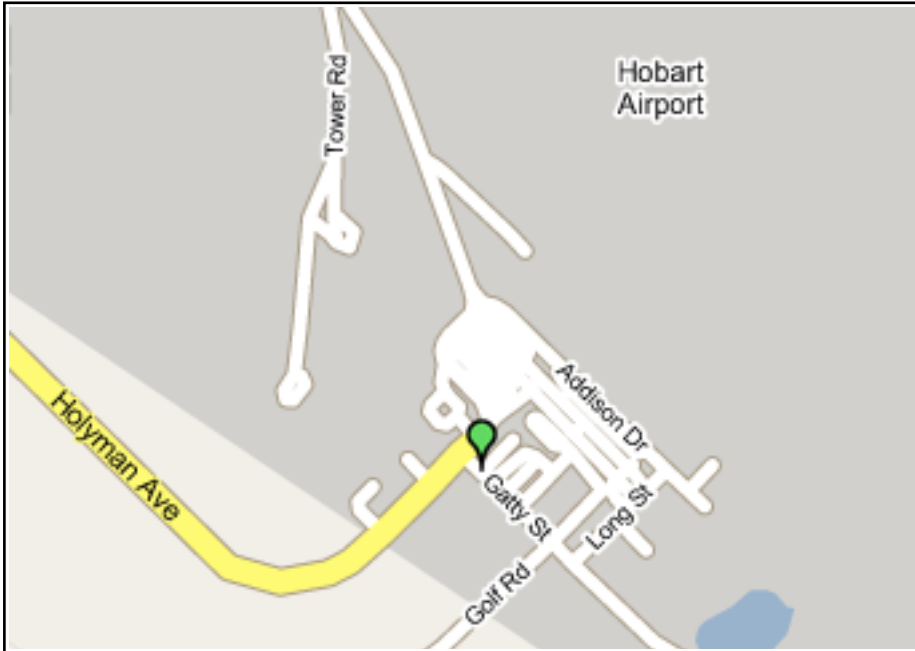

Hobart - Britz Location

Britz

 Britz Hobart Depot
1 Gatty Street, Hobart Airport
Cambridge, TAS, 7170

Opening Hours
Daily from 0800am to 1630pm
Phone: (+61) 3 6248 4168

Hobart - Places of Interest

 1 Britz Hobart Depot
1 Gatty Street, Hobart Airport
Cambridge, TAS, 7170

 2 Woolworths - Sorell
27 Cole Street
Sorell, TAS, 7172

 3 Coles - Rosny
1 Bligh St
Rosny, TAS, 7018

 4 Barilla Holiday Park
75 Richmond Road
Cambridge, TAS, 7170

 5 Snug Beach Cabin and Caravan
Park
35 Beach Road
Snug, TAS, 7054