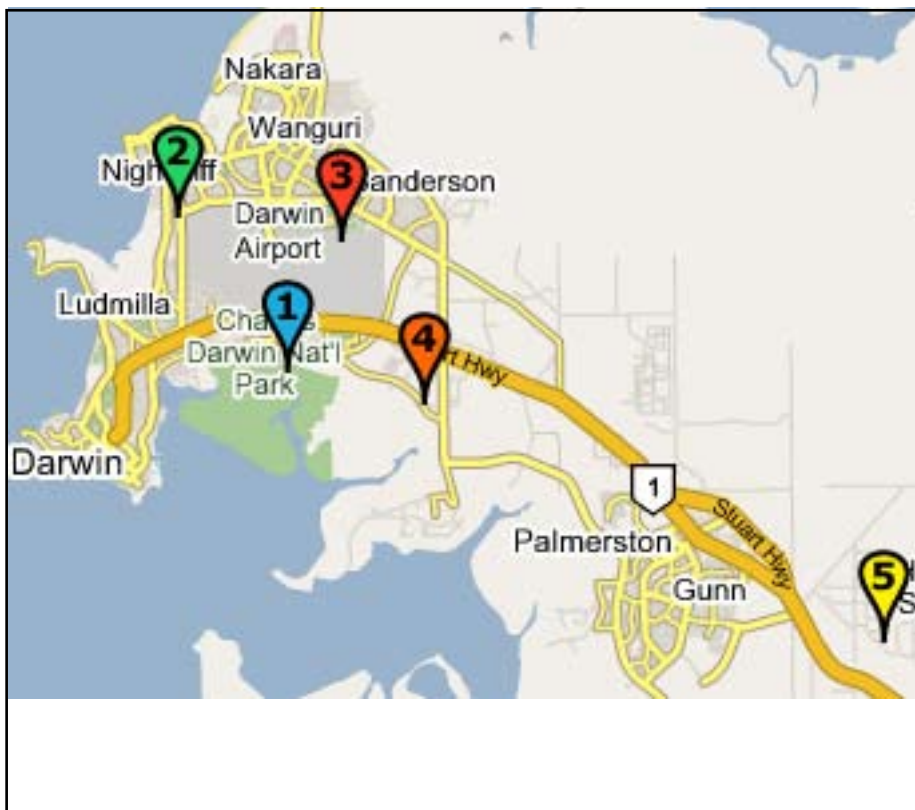

Darwin - Britz Location

Britz

 Britz Darwin Depot
17 Bombing Rd
Winnellie, NT, 0820

Opening Hours
Daily from 0800am to 1630pm
Phone: (+61) 8 8981 2081

Darwin - Places of Interest

-  Britz Darwin Depot
17 Bombing Rd
Winnellie, NT, 0820
-  Woolworths - Nightcliff
Dick Ward Drive
Nightcliff, NT, 0810
-  Coles - Marrara
Links Road & McMillans Road
Marrara, NT, 0812
-  Hidden Valley Tourist Park
25 Hidden Valley Road
Berrimah, NT, 0828
-  Howard Springs Caravan Park
170 Whitewood Road
Howard Springs, NT, 0835