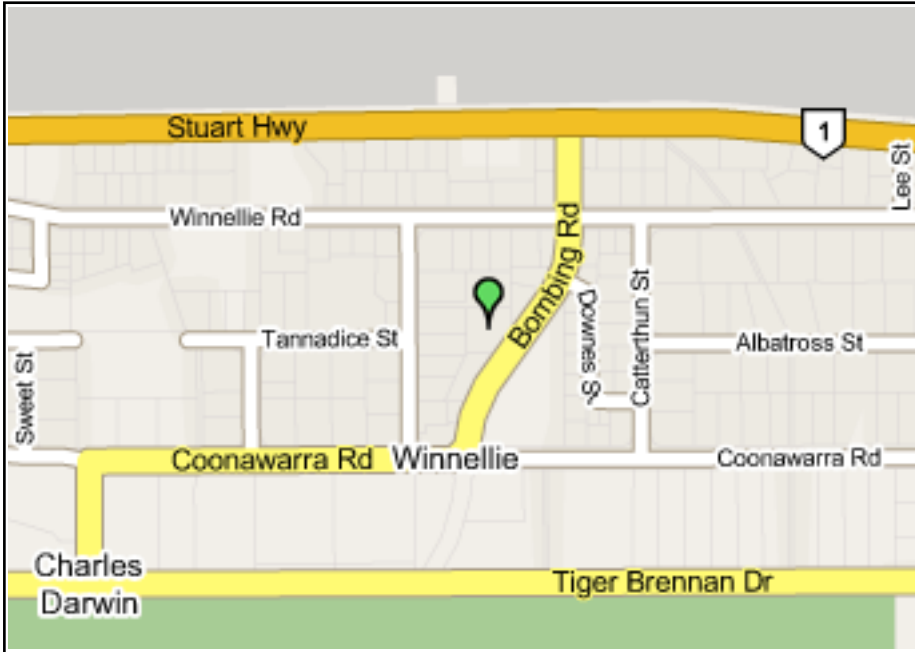

Darwin - Britz Location

Britz

 Britz Darwin Depot
17 Bombing Rd
Winnellie, NT, 0820

Opening Hours
Daily from 0800am to 1630pm
Phone: (+61) 8 8981 2081

Darwin - Places of Interest

-  Britz Darwin Depot
17 Bombing Rd
Winnellie, NT, 0820
-  Woolworths - Nightcliff
Dick Ward Drive
Nightcliff, NT, 0810
-  Coles - Marrara
Links Road & McMillans Road
Marrara, NT, 0812
-  Hidden Valley Tourist Park
25 Hidden Valley Road
Berrimah, NT, 0828
-  Howard Springs Caravan Park
170 Whitewood Road
Howard Springs, NT, 0835