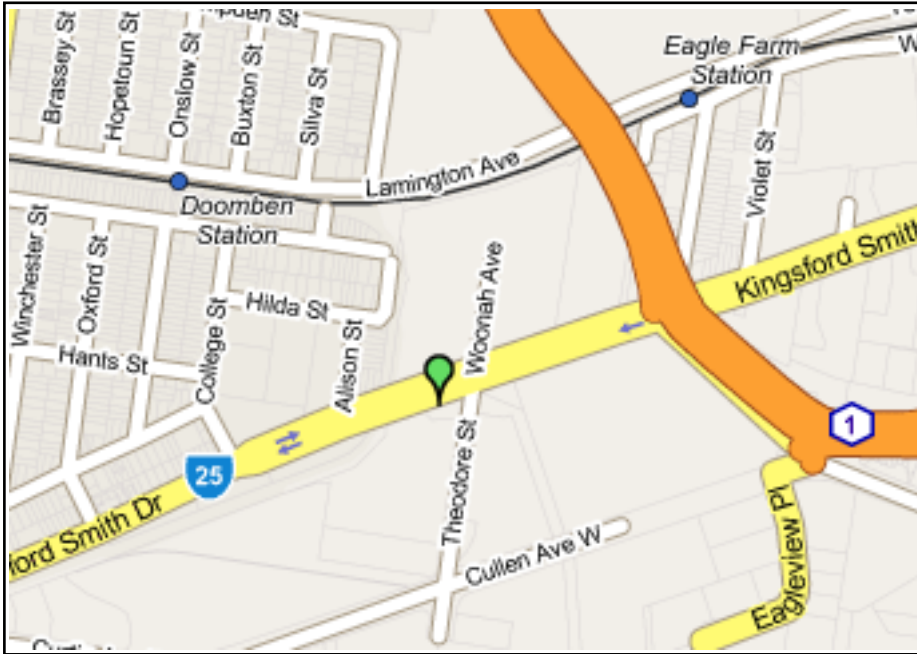

Brisbane - Britz Location

Britz

 Britz Brisbane Depot
647 Kingsford Smith Dr
Eagle Farm, QLD, 4009

Opening Hours
Daily from 0800am to 1630pm
Phone: (+61) 7 3630 1151

Brisbane - Places of Interest

-  Britz Brisbane Depot
647 Kingsford Smith Dr
Eagle Farm, QLD, 4009
-  Woolworths Metro - Ascot
Cnr Racecourse Road & Kent Street
Ascot, QLD, 4007
-  Coles - Ascot
Cnr Racecourse Rd & Dobson St
Ascot, QLD, 4007
-  Caravan Village Brisbane
763 Zillmere Road
Aspley, QLD, 4034
-  Aspley Acres Caravan Park
1420 Gympie Road
Aspley, QLD, 4034