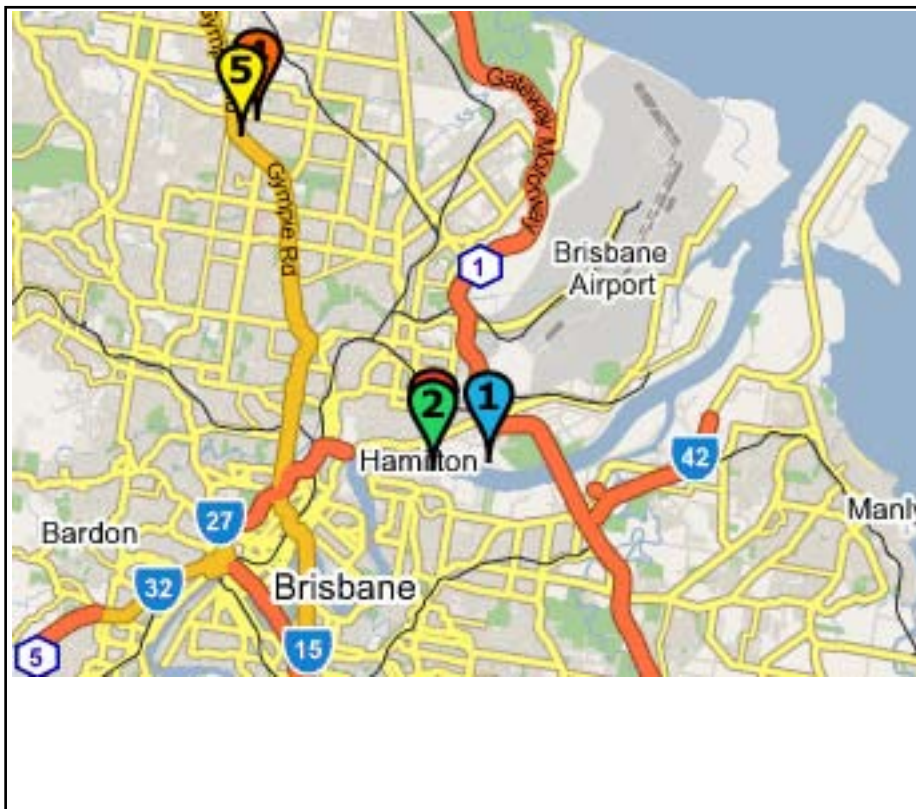

Brisbane - Britz Location

Britz

 Britz Brisbane Depot
647 Kingsford Smith Dr
Eagle Farm, QLD, 4009

Opening Hours
Daily from 0800am to 1630pm
Phone: (+61) 7 3630 1151

Brisbane - Places of Interest

-  Britz Brisbane Depot
647 Kingsford Smith Dr
Eagle Farm, QLD, 4009
-  Woolworths Metro - Ascot
Cnr Racecourse Road & Kent Street
Ascot, QLD, 4007
-  Coles - Ascot
Cnr Racecourse Rd & Dobson St
Ascot, QLD, 4007
-  Caravan Village Brisbane
763 Zillmere Road
Aspley, QLD, 4034
-  Aspley Acres Caravan Park
1420 Gympie Road
Aspley, QLD, 4034