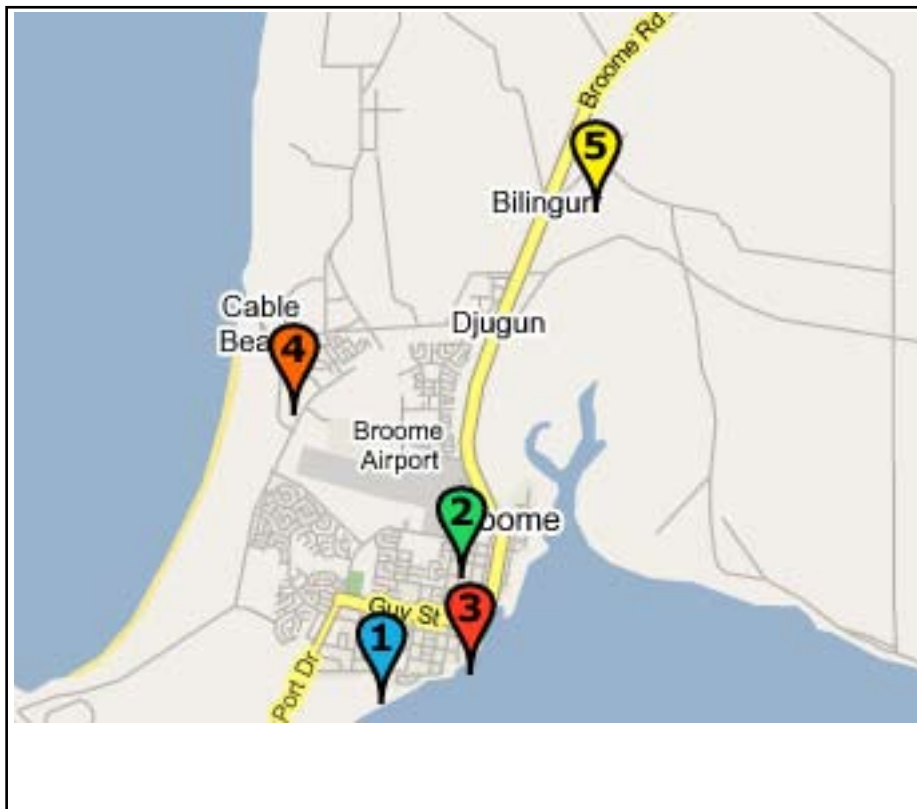

Broome - Britz Location

Britz

 Britz Broome Depot
10 Livingstone St
Broome, WA, 6725

Opening Hours
Daily from 0800am to 1630pm
Phone: (+61) 8 9192 2647

Broome - Places of Interest

-  Britz Broome Depot
10 Livingstone St
Broome, WA, 6725
-  Woolworths - Broome
Broome Boulevard Shopping Centre, Frederick Street,
Broome, WA, 6725
-  Coles Central - Broome
63 Robinson Street
Broome, WA, 6725
-  Palm Grove Caravan Resort
Cnr Murray & Cable Beach Roads
Cable Beach, WA, 6726
-  Broome Caravan Park
Wattle Drive (Off Broome Highway)
Broome, WA, 6725