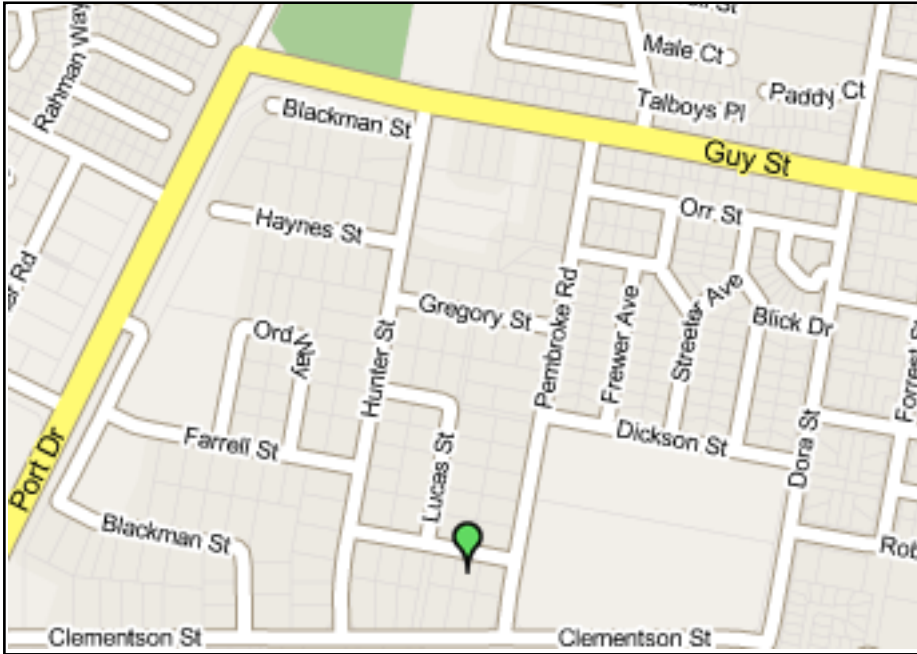

Broome - Britz Location

Britz

 Britz Broome Depot
10 Livingstone St
Broome, WA, 6725

Opening Hours
Daily from 0800am to 1630pm
Phone: (+61) 8 9192 2647

Broome - Places of Interest

-  Britz Broome Depot
10 Livingstone St
Broome, WA, 6725
-  Woolworths - Broome
Broome Boulevard Shopping Centre, Frederick Street,
Broome, WA, 6725
-  Coles Central - Broome
63 Robinson Street
Broome, WA, 6725
-  Palm Grove Caravan Resort
Cnr Murray & Cable Beach Roads
Cable Beach, WA, 6726
-  Broome Caravan Park
Wattle Drive (Off Broome Highway)
Broome, WA, 6725