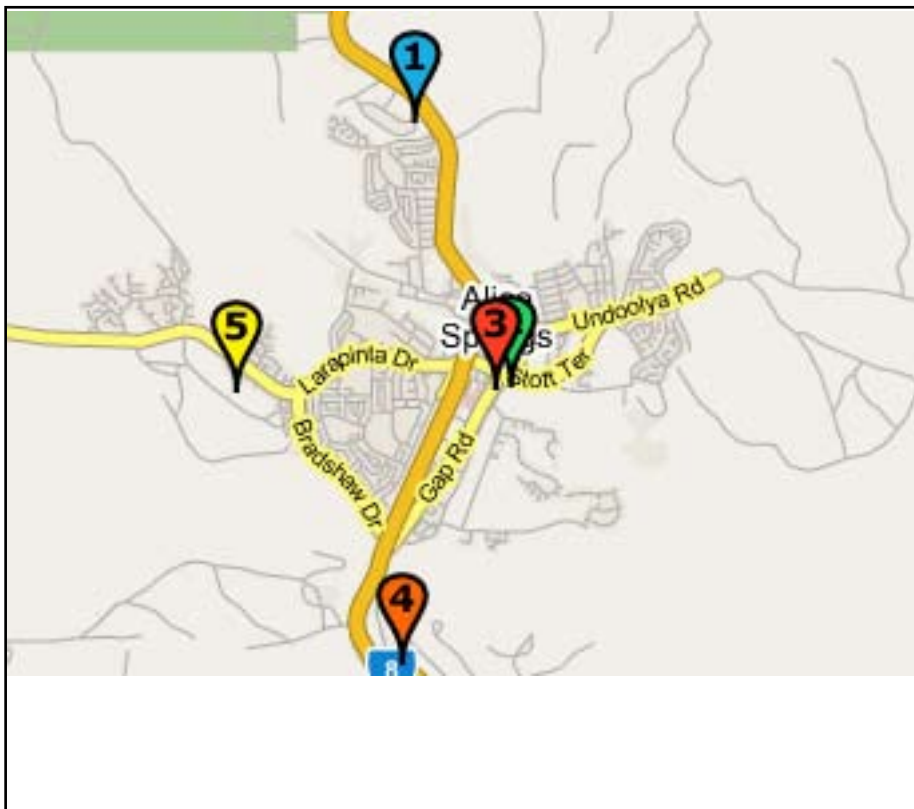

Alice Springs - Britz Location

Britz

 Britz Alice Springs
Cnr Stuart Hwy & Power St
Alice Springs, NT, 0870

Opening Hours
Daily from 0800am to 1630pm
Phone: (+61) 8 8952 8814

Alice Springs - Places of Interest

 1 Britz Alice Springs Depot
Cnr Stuart Hwy & Power St
Alice Springs, NT, 0870

 2 Woolworths - Alice Springs
40 Hartley Street
Alice Springs, NT, 0870

 3 Coles - Alice Springs
Bath St & Gregory Tce
Alice Springs, NT, 0870

 4 MacDonnell Range Holiday Park
Palm Place
Alice Springs, NT, 0870

 5 Stuart Caravan Park
Larapinta Drive
Alice Springs, NT, 0870