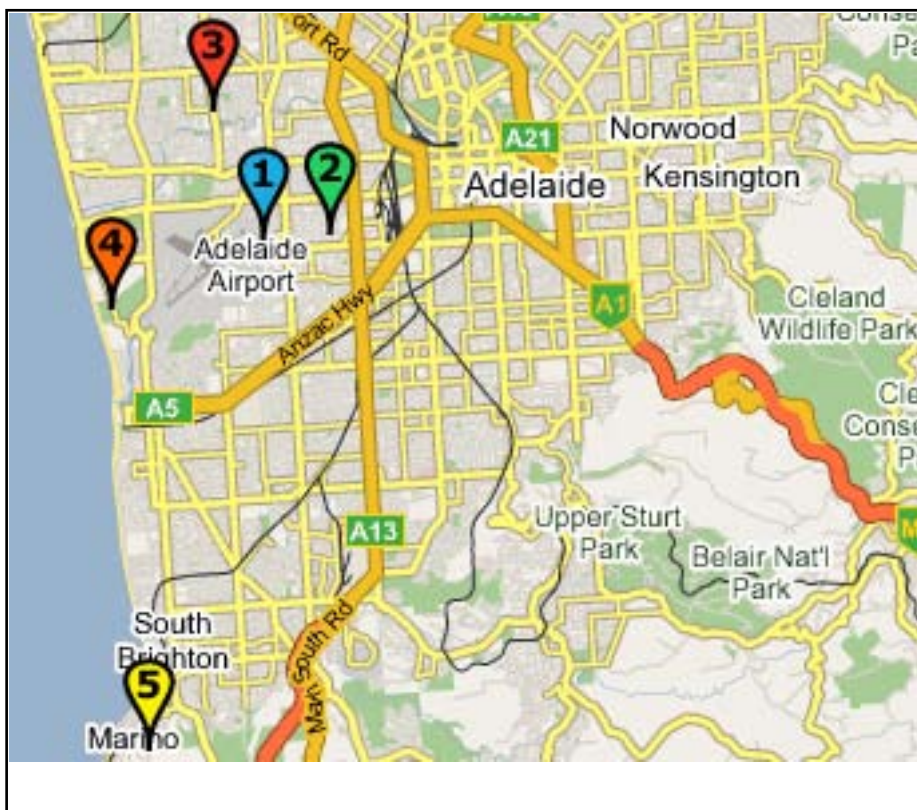

Adelaide - Britz Location

**Britz**

 Britz Adelaide Depot  
376 Sir Donald Bradman Dr  
Brooklyn Park, SA, 5032

Opening Hours  
Daily from 0800am to 1630pm  
Phone: (+61) 8 8234 4701

Adelaide - Places of Interest

 Britz Adelaide Depot  
376 Sir Donald Bradman Dr  
Brooklyn Park, SA, 5032

 Woolworths - Hilton  
Cnr Burbridge Road & Bagot Avenue  
Hilton, Adelaide, SA, 5033

 Coles - Findon  
303 Grange Road  
Findon, SA, 5023

 Adelaide Shores Caravan Resort  
1 Military Road  
West Beach, SA, 6450

 Brighton Caravan Park & Holiday Village  
Burnham Road  
Kingston Park, SA, 5049