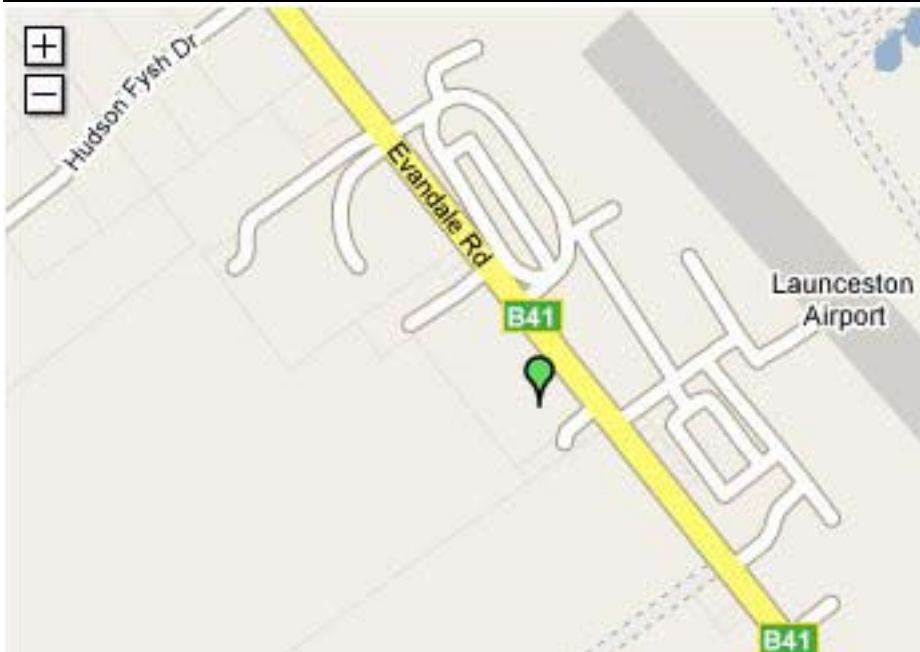

Launceston - AutoRent Hertz Location

# AutoRent

 AutoRent Hertz Launceston Depot  
Opposite Airport Entrance  
Evandale Road Western Junction

Opening Hours  
Daily from 0800am to 1700pm  
Phone: (+61) 03 6391 8677

Launceston - Places of Interest

-  AutoRent Hertz Launceston  
Opposite Airport Entrance  
Evandale Road Western Junction
-  Woolworths - Propect Vale  
350 Westbury Rd  
Prospect Vale, TAS 7250
-  Coles - Launceston  
198-216 Charles St  
Launceston, TAS 7250
-  Cosy Cabins Caravan Park  
37 Winifred  
Hadspen, TAS 7296
-  Treasure Island Caravan Park  
Glen Dhu Street  
South Launceston, TAS 7249