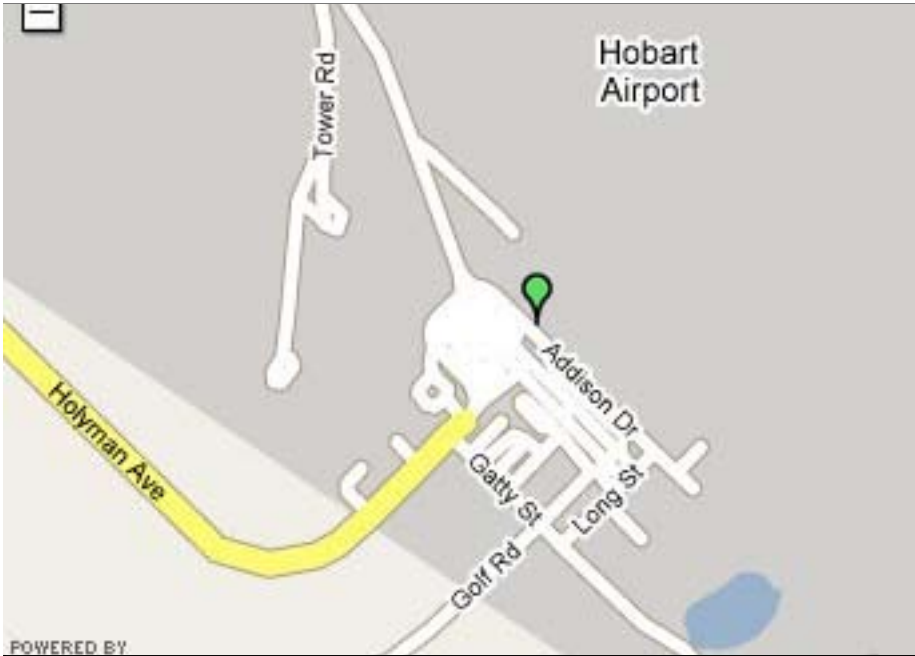

Hobart - AutoRent Hertz Location

AutoRent

 AutoRent Hertz Hobart Depot Counter at Terminal

Opening Hours
Daily from 0800am to 1700pm
Phone: (+61) 03 6237 1155

Hobart - Places of Interest

-  AutoRent Hertz Depot Hobart Hobart Airport
-  Woolworths - Sorell
27 Cole Street
Sorell, TAS, 7172
-  Coles - Rosny
1 Bligh St
Rosny, TAS, 7018
-  Barilla Holiday Park
75 Richmond Road
Cambridge, TAS, 7170
-  Snug Beach Cabin and Caravan Park
35 Beach Road
Snug, TAS, 7054