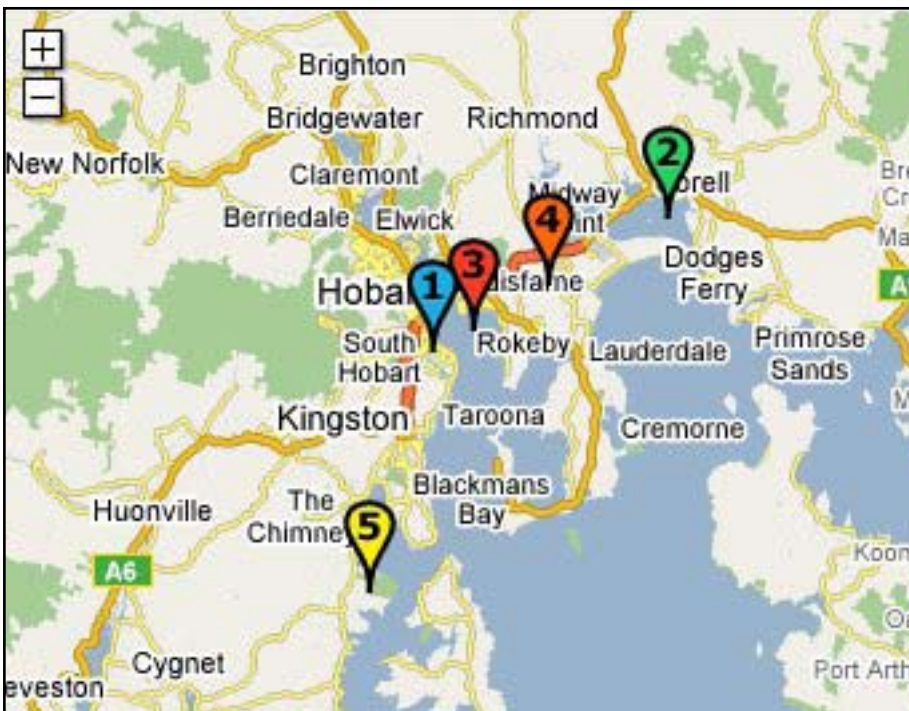

Hobart - AutoRent Hertz Location

AutoRent

 AutoRent Hertz Hobart

Corner Harrington & Bathurst Streets, Hobart City

Opening Hours

Daily from 0800am to 1700pm

Phone: (+61) 3 6237 1111

Hobart - Places of Interest

 1 AutoRent Hertz Hobart
Corner Harrington & Bathurst Streets, Hobart City

 2 Woolworths - Sorell
27 Cole Street
Sorell, TAS, 7172

 3 Coles - Rosny
1 Bligh St
Rosny, TAS, 7018

 4 Barilla Holiday Park
75 Richmond Road
Cambridge, TAS, 7170

 5 Snug Beach Cabin and Caravan Park
35 Beach Road
Snug, TAS, 7054