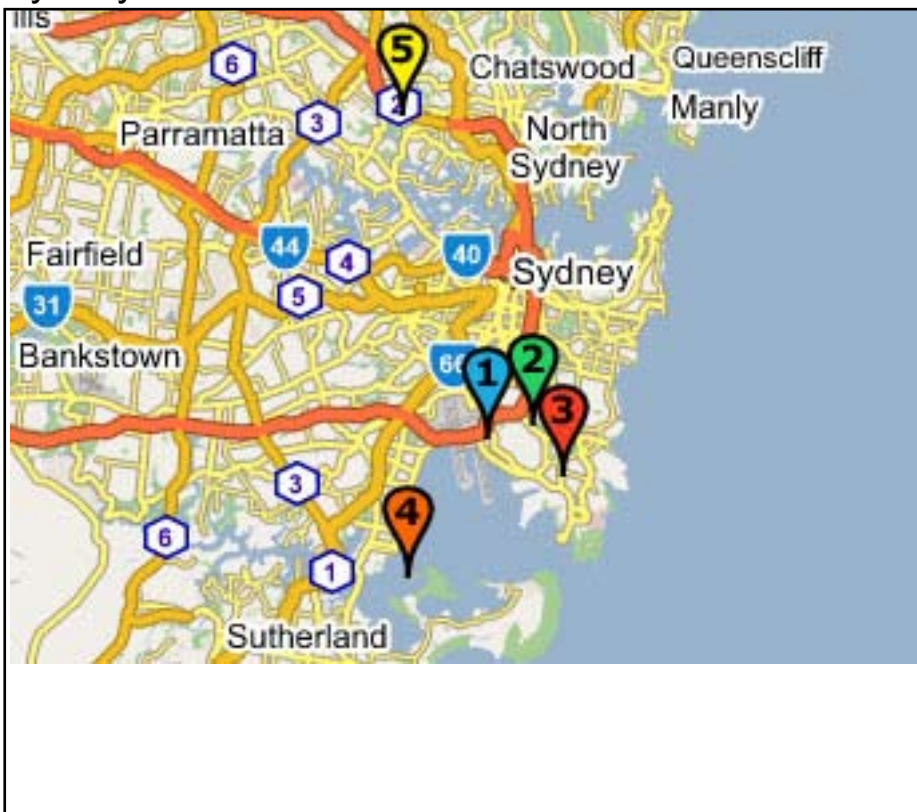

Sydney - Apollo Location

Apollo

 Apollo Sydney Depot
182-196 O’Riordan Street
Mascot, NSW, 2020

Opening Hours
Daily from 0800am to 1630pm
Phone: (+61) 2 9695 1033

Sydney - Places of Interest

 1 Apollo Sydney Depot
182-196 O’Riordan Street
Mascot, NSW, 2020

 2 Woolworths - Eastlakes
Shop 10, Bkk Shopping Centre
Evans Avenue
Eastlakes, NSW, 2018

 3 Coles - Pagewood
Bunnerong Rd &
Wentworth Ave
Pagewood, NSW, 2035

 4 Grand Pines Tourist Park
289 The Grand Parade
Sans Souci, NSW, 2219

 5 Lane Cove Caravan Park
Plassey Road
North Ryde, NSW, 2113