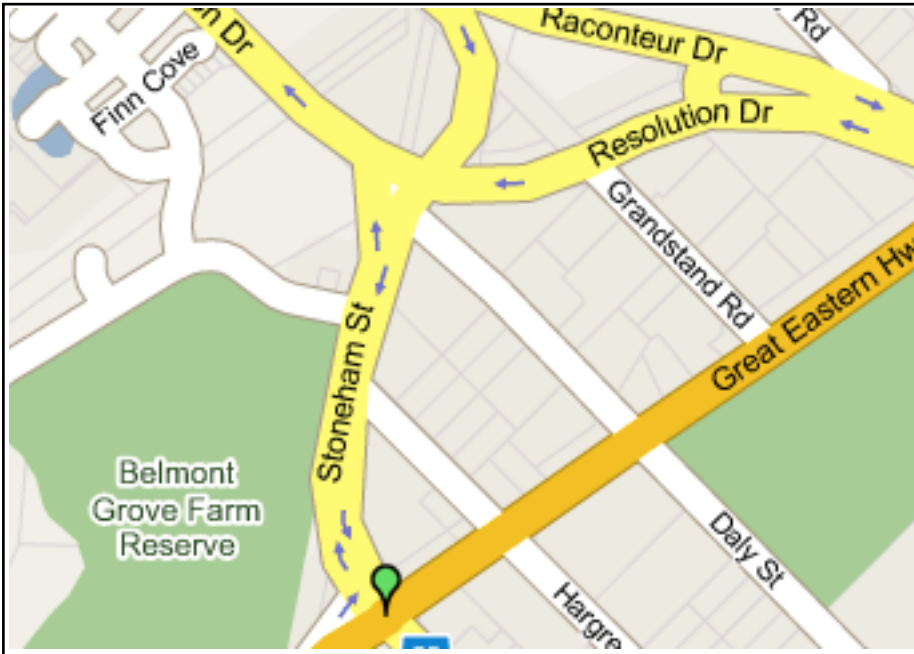

Perth - Apollo Location

Apollo

 Apollo Perth Depot
266 Great Eastern Highway
Belmont, WA 6104

Opening Hours
Daily from 0800am to 1630pm
Phone: (+61) 8 9451 5101

Perth - Places of Interest

 1 Apollo Perth Depot
266 Great Eastern Highway
Belmont, WA 6104

 2 Woolworths - Belmont
Belmont Forum, Cnr Wright &
Abernathy Roads
Cloverdale, WA, 6105

 3 Coles - Cloverdale
Belmont Ave
Cloverdale, WA, 6105

 4 Perth International Tourist Park
186 Hale Road
Forrestfield, WA, 6058

 5 Perth Holiday Park
91 Benara Road
Caversham, WA, 6055