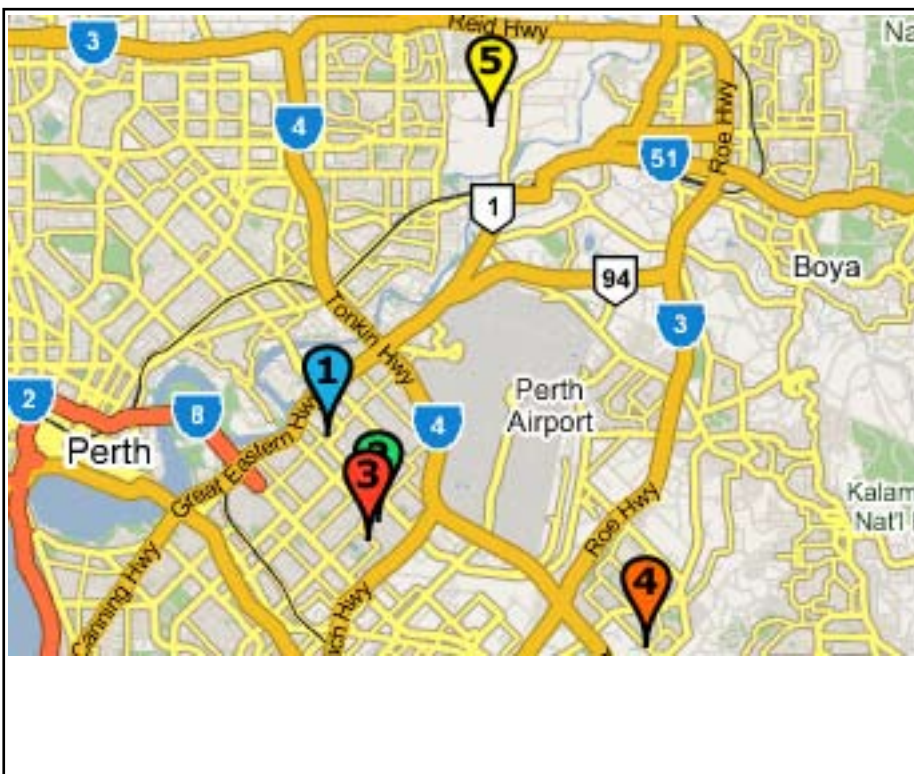

Perth - Apollo Location

Apollo

 Apollo Perth Depot
266 Great Eastern Highway
Belmont, WA 6104

Opening Hours
Daily from 0800am to 1630pm
Phone: (+61) 8 9451 5101

Perth - Places of Interest

 1 Apollo Perth Depot
266 Great Eastern Highway
Belmont, WA 6104

 2 Woolworths - Belmont
Belmont Forum, Cnr Wright &
Abernathy Roads
Cloverdale, WA, 6105

 3 Coles - Cloverdale
Belmont Ave
Cloverdale, WA, 6105

 4 Perth International Tourist Park
186 Hale Road
Forrestfield, WA, 6058

 5 Perth Holiday Park
91 Benara Road
Caversham, WA, 6055