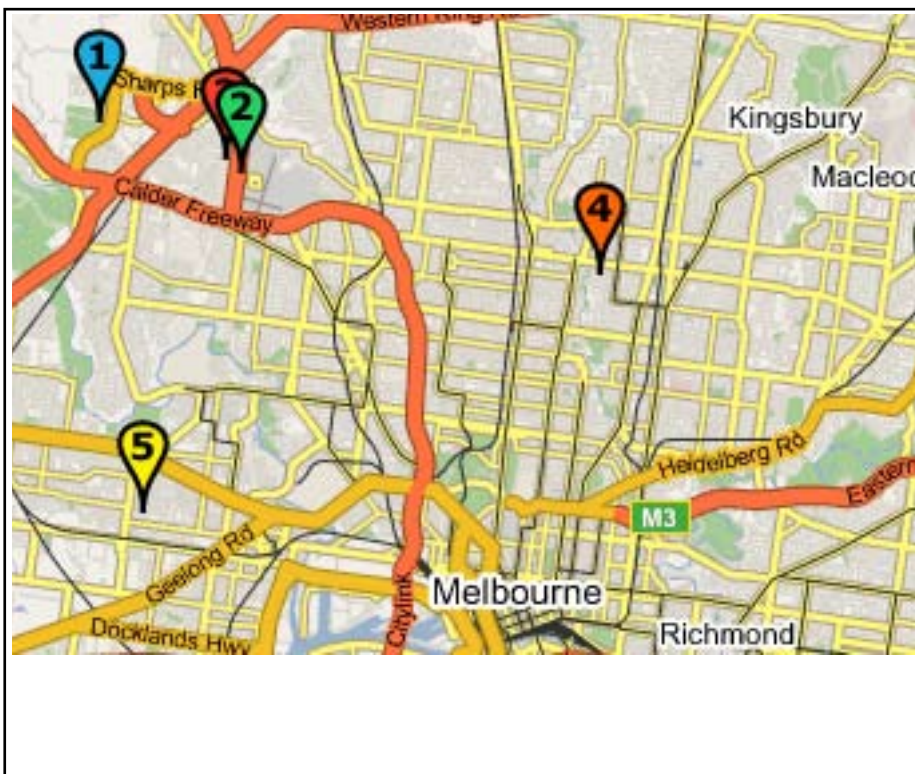

Melbourne - Apollo Location

# Apollo

 Apollo Melbourne Depot  
11 Mareno Rd  
Tullamarine, VIC, 3043

Opening Hours  
Daily from 0800am to 1630pm  
Phone: (+61) 3 9310 4913

Melbourne - Places of Interest

 1 Apollo Melbourne Depot  
11 Mareno Rd  
Tullamarine, VIC, 3043

 2 Safeway - Airport West  
25-39 Louis Street  
Airport West, VIC, 3042

 3 Coles - Airport West  
Louis St & Dromana Ave  
Airport West, VIC, 3042

 4 Melbourne Big 4 Holiday Park  
265 Elizabeth Street  
Coburg, VIC, 3058

 5 Ashley Gardens Big 4 Holiday Village  
129 Ashley Street  
Braybrook, VIC, 3019