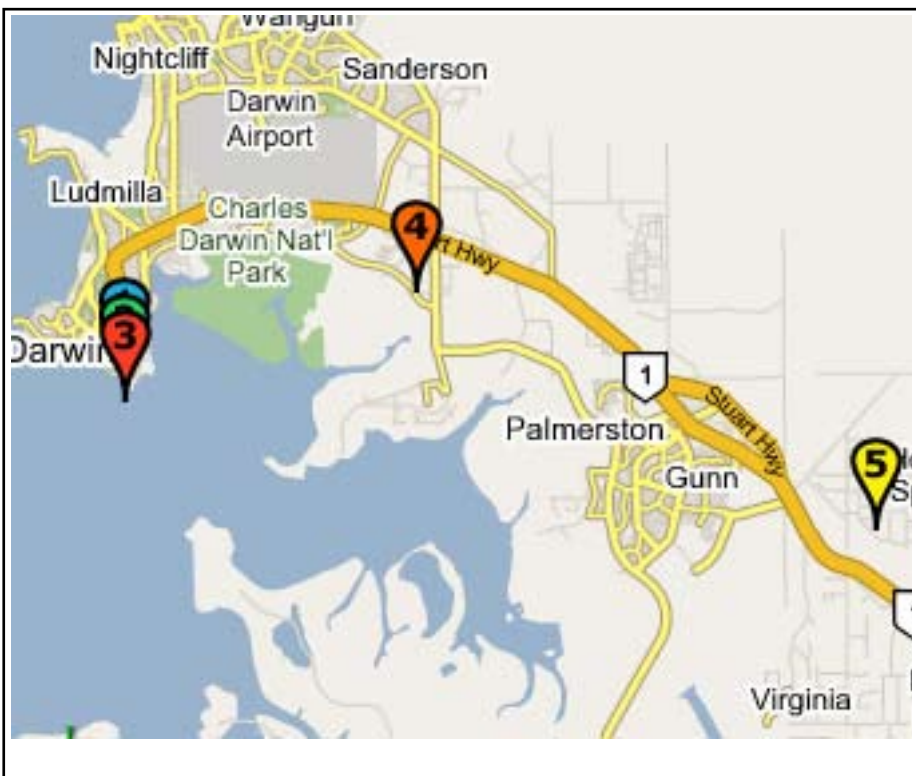

Darwin - Apollo Location

Apollo

 Apollo Darwin Depot
75 McMinn St
Darwin, NT, 0800

Opening Hours
Daily from 0800am to 1630pm
Phone: (+61) 8 8981 4796

Darwin - Places of Interest

 1 Apollo Darwin Depot
75 McMinn St
Darwin, NT, 0800

 2 Woolworths - Darwin City
Cnr Cavenagh & Whitfield
Streets
Darwin, NT, 0800

 3 Coles - Darwin
Mitchell St & Knuckey St
Darwin, NT, 0800

 4 Hidden Valley Tourist Park
25 Hidden Valley Road
Berrimah, NT, 0828

 5 Howard Springs Caravan Park
170 Whitewood Road
Howard Springs, NT, 0835