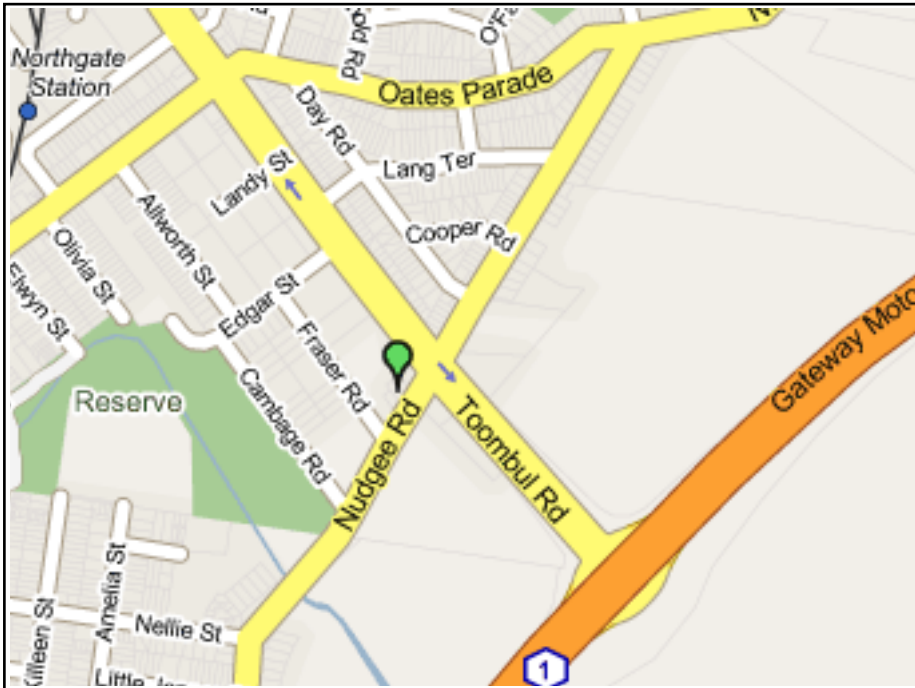

Brisbane - Apollo Location

Apollo

 Apollo Brisbane Depot
698 Nudgee Road
Northgate, QLD, 4013

Opening Hours
Daily from 0800am to 1630pm
Phone: (+61) 7 3265 9240

Brisbane - Places of Interest

 1 Apollo Brisbane Depot
698 Nudgee Road
Northgate, QLD, 4013

 2 Food For Less - Nundah
Station Street
Nundah, QLD, 4012

 3 Coles - Toombul
1015 Sandgate Road
Toombul, QLD 4012

 4 Caravan Village Brisbane
763 Zillmere Road
Aspley, QLD, 4034

 5 Aspley Acres Caravan Park
1420 Gympie Road
Aspley, QLD, 4034