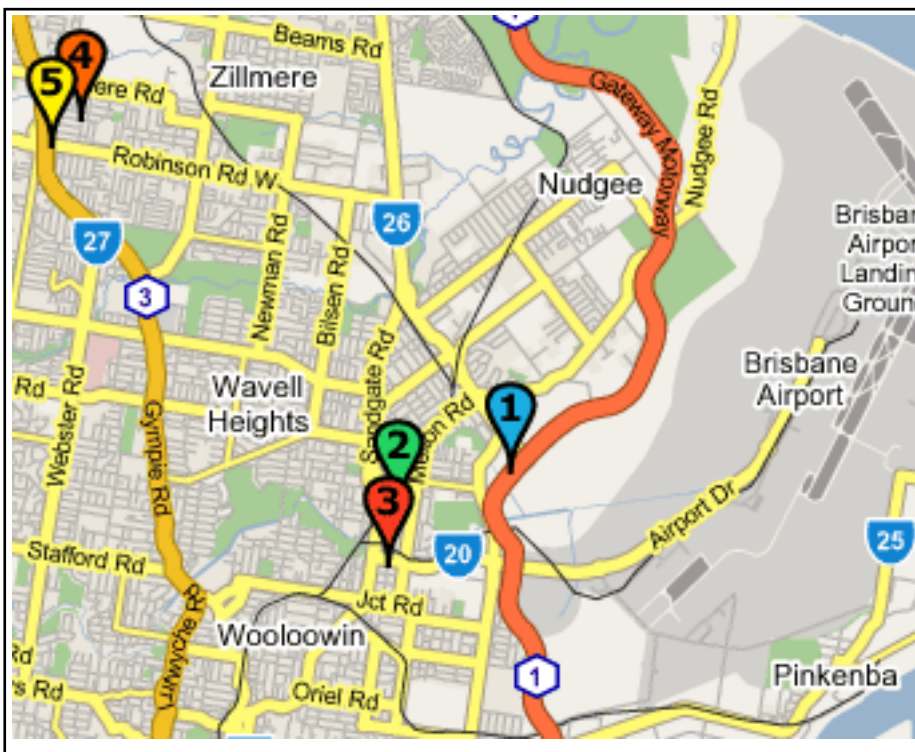

Brisbane - Apollo Location

Apollo

 Apollo Brisbane Depot
698 Nudgee Road
Northgate, QLD, 4013

Opening Hours
Daily from 0800am to 1630pm
Phone: (+61) 7 3265 9240

Brisbane - Places of Interest

 1 Apollo Brisbane Depot
698 Nudgee Road
Northgate, QLD, 4013

 2 Food For Less - Nundah
Station Street
Nundah, QLD, 4012

 3 Coles - Toombul
1015 Sandgate Road
Toombul, QLD 4012

 4 Caravan Village Brisbane
763 Zillmere Road
Aspley, QLD, 4034

 5 Aspley Acres Caravan Park
1420 Gympie Road
Aspley, QLD, 4034