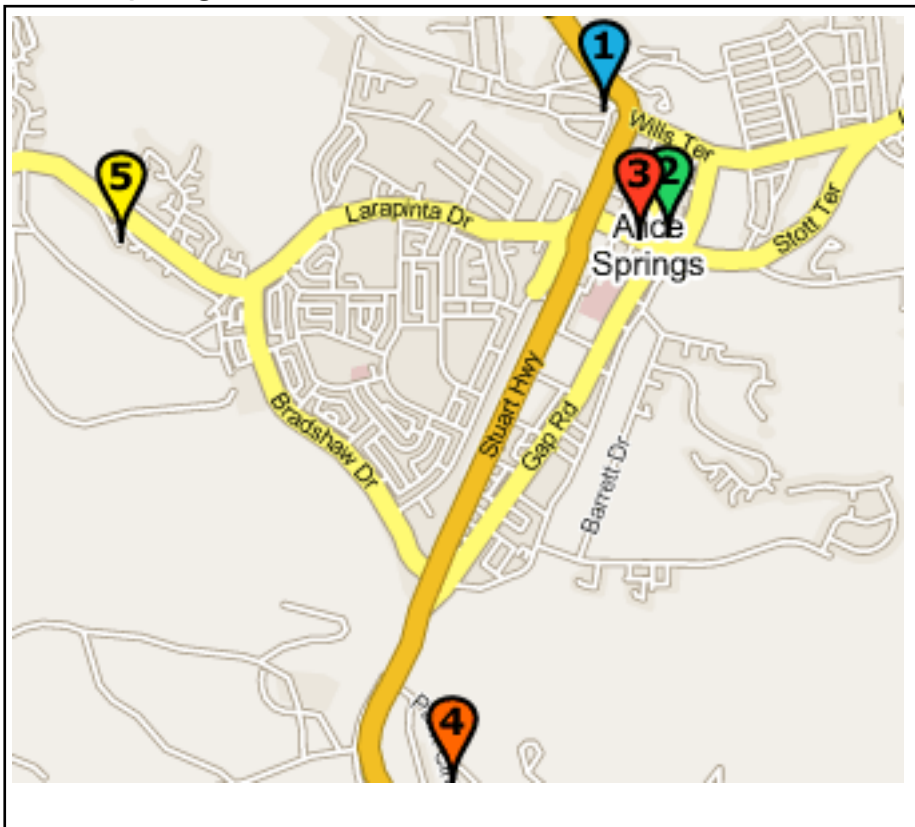

Alice Springs - Apollo Location

# Apollo

 Apollo Alice Springs Depot  
40 Stuart Highway  
Alice Springs, NT, 0871

Opening Hours  
Daily from 0800am to 1630pm  
Phone: (+61) 8 8955 5305

Alice Springs - Places of Interest

 1 Apollo Alice Springs Depot  
40 Stuart Highway (Corner  
Smith Street)  
Alice Springs, NT, 0871

 2 Woolworths - Alice Springs  
40 Hartley Street  
Alice Springs, NT, 0870

 3 Coles - Alice Springs  
Bath St & Gregory Tce  
Alice Springs, NT, 0870

 4 MacDonnell Range Holiday  
Park  
Palm Place  
Alice Springs, NT, 0870

 5 Stuart Caravan Park  
Larapinta Drive  
Alice Springs, NT, 0870