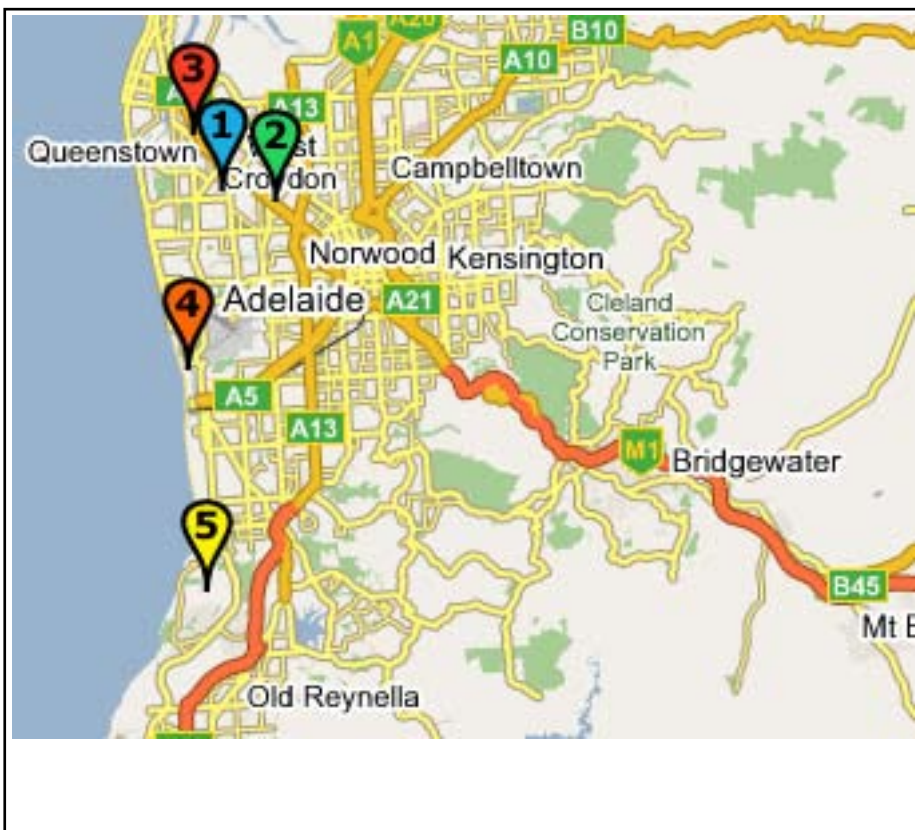

Adelaide - Apollo Location

Apollo

 Apollo Adelaide Depot
969 Port Road
Cheltenham, SA, 5014

Opening Hours
Daily from 0800am to 1630pm
Phone: (+61) 8 8268 4079

Adelaide - Places of Interest

 1 Apollo Adelaide Depot
969 Port Road
Cheltenham, SA, 5014

 3 Coles - Port Adelaide
220 Commercial Road
Port Adelaide, SA, 5015

 5 Brighton Caravan Park
& Holiday Village
Burnham Road
Kingston Park, SA, 5049

 2 Woolworths - Kilkenny
470 Torrens Road
Kilkenny, SA, 5009

 4 Adelaide Shores Caravan
Resort
1 Military Road
West Beach, SA, 6450