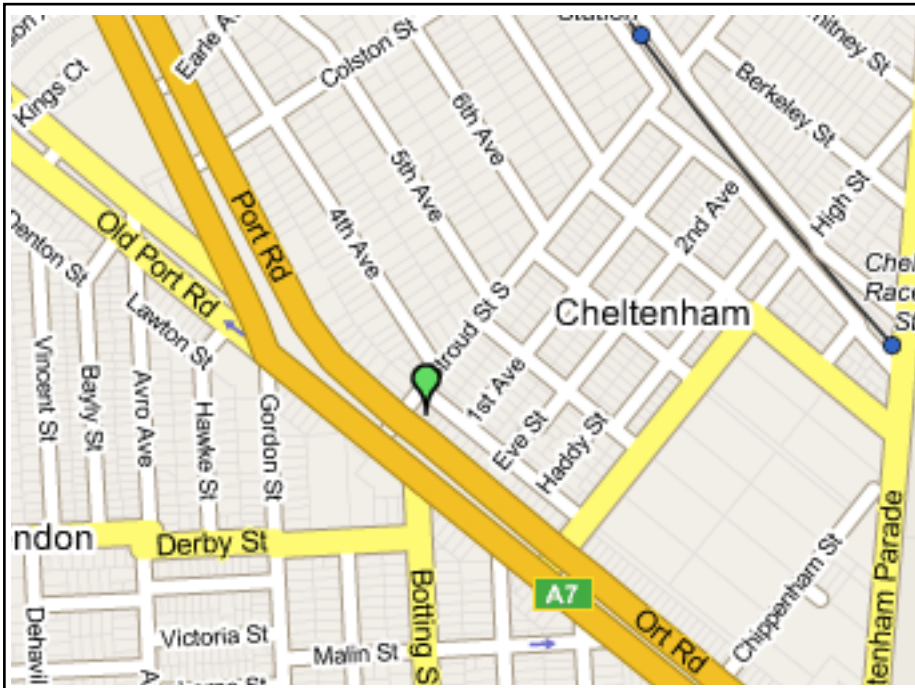

Adelaide - Apollo Location

Apollo

 Apollo Adelaide Depot
969 Port Road
Cheltenham, SA, 5014

Opening Hours
Daily from 0800am to 1630pm
Phone: (+61) 8 8268 4079

Adelaide - Places of Interest

 1 Apollo Adelaide Depot
969 Port Road
Cheltenham, SA, 5014

 3 Coles - Port Adelaide
220 Commercial Road
Port Adelaide, SA, 5015

 5 Brighton Caravan Park
& Holiday Village
Burnham Road
Kingston Park, SA, 5049

 2 Woolworths - Kilkenny
470 Torrens Road
Kilkenny, SA, 5009

 4 Adelaide Shores Caravan
Resort
1 Military Road
West Beach, SA, 6450